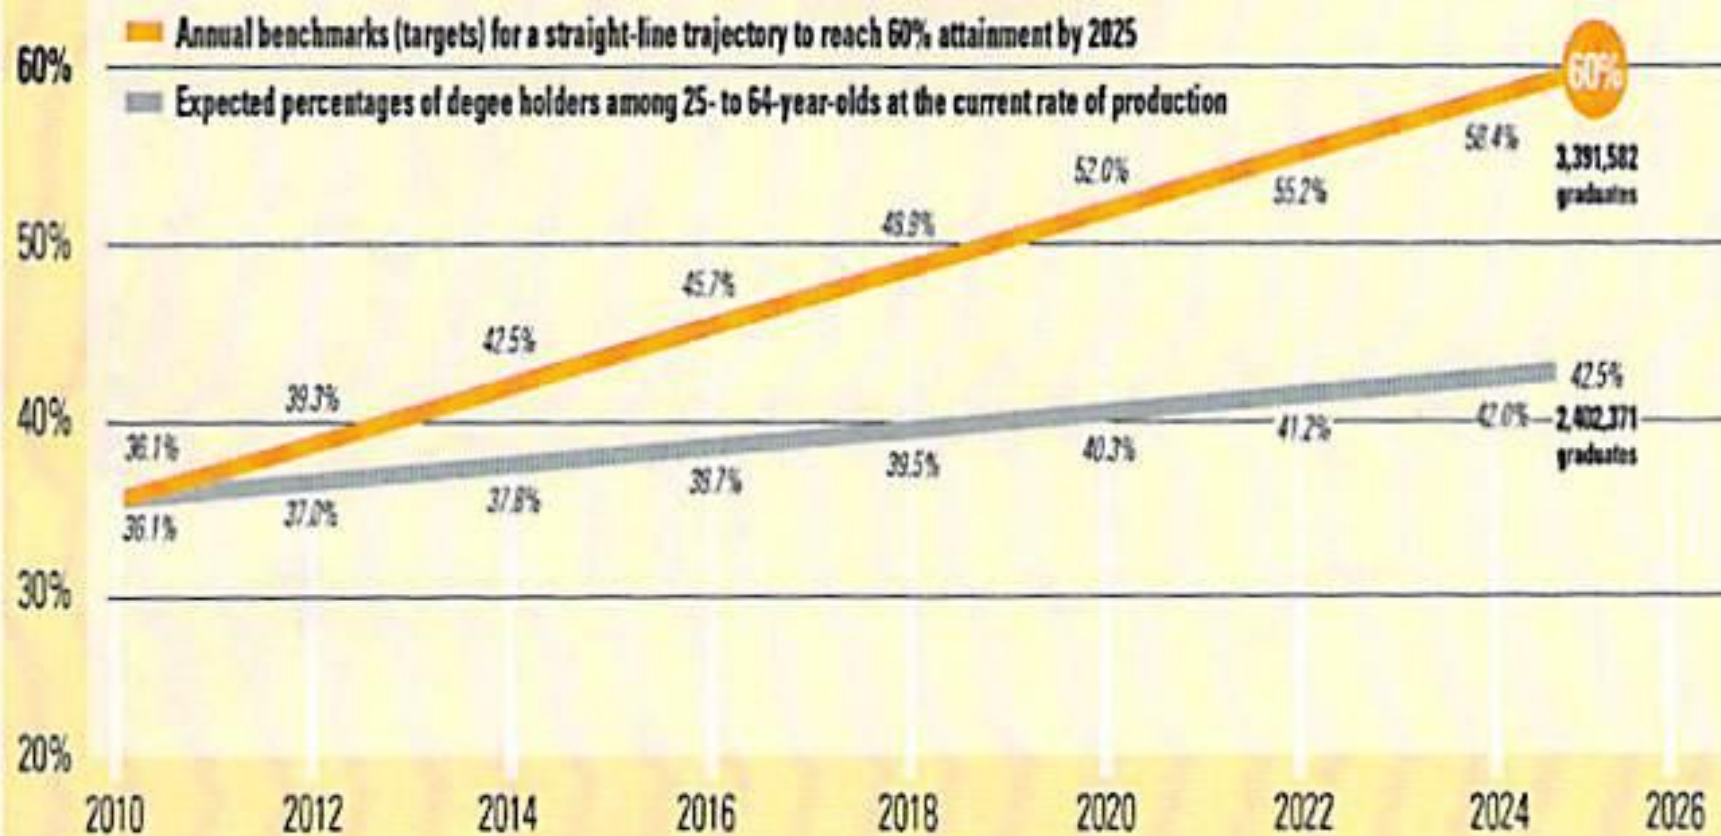

Welcome to East Georgia State College

**Congratulations to our
newest Bobcats!!**

42%

The path to 60% degree attainment in Georgia

Source: U.S. Census Bureau, 2000 Census and 2010 American Community Survey

\$1,304,000

\$1,727,000

\$2,268,000

Apply for a Better Life.com

- <http://youtu.be/VkF7C9nNEvl>

24 hours

We all get stuck sometimes.
What do I do if that
happens at
East Georgia State College?

Academic Center for Excellence