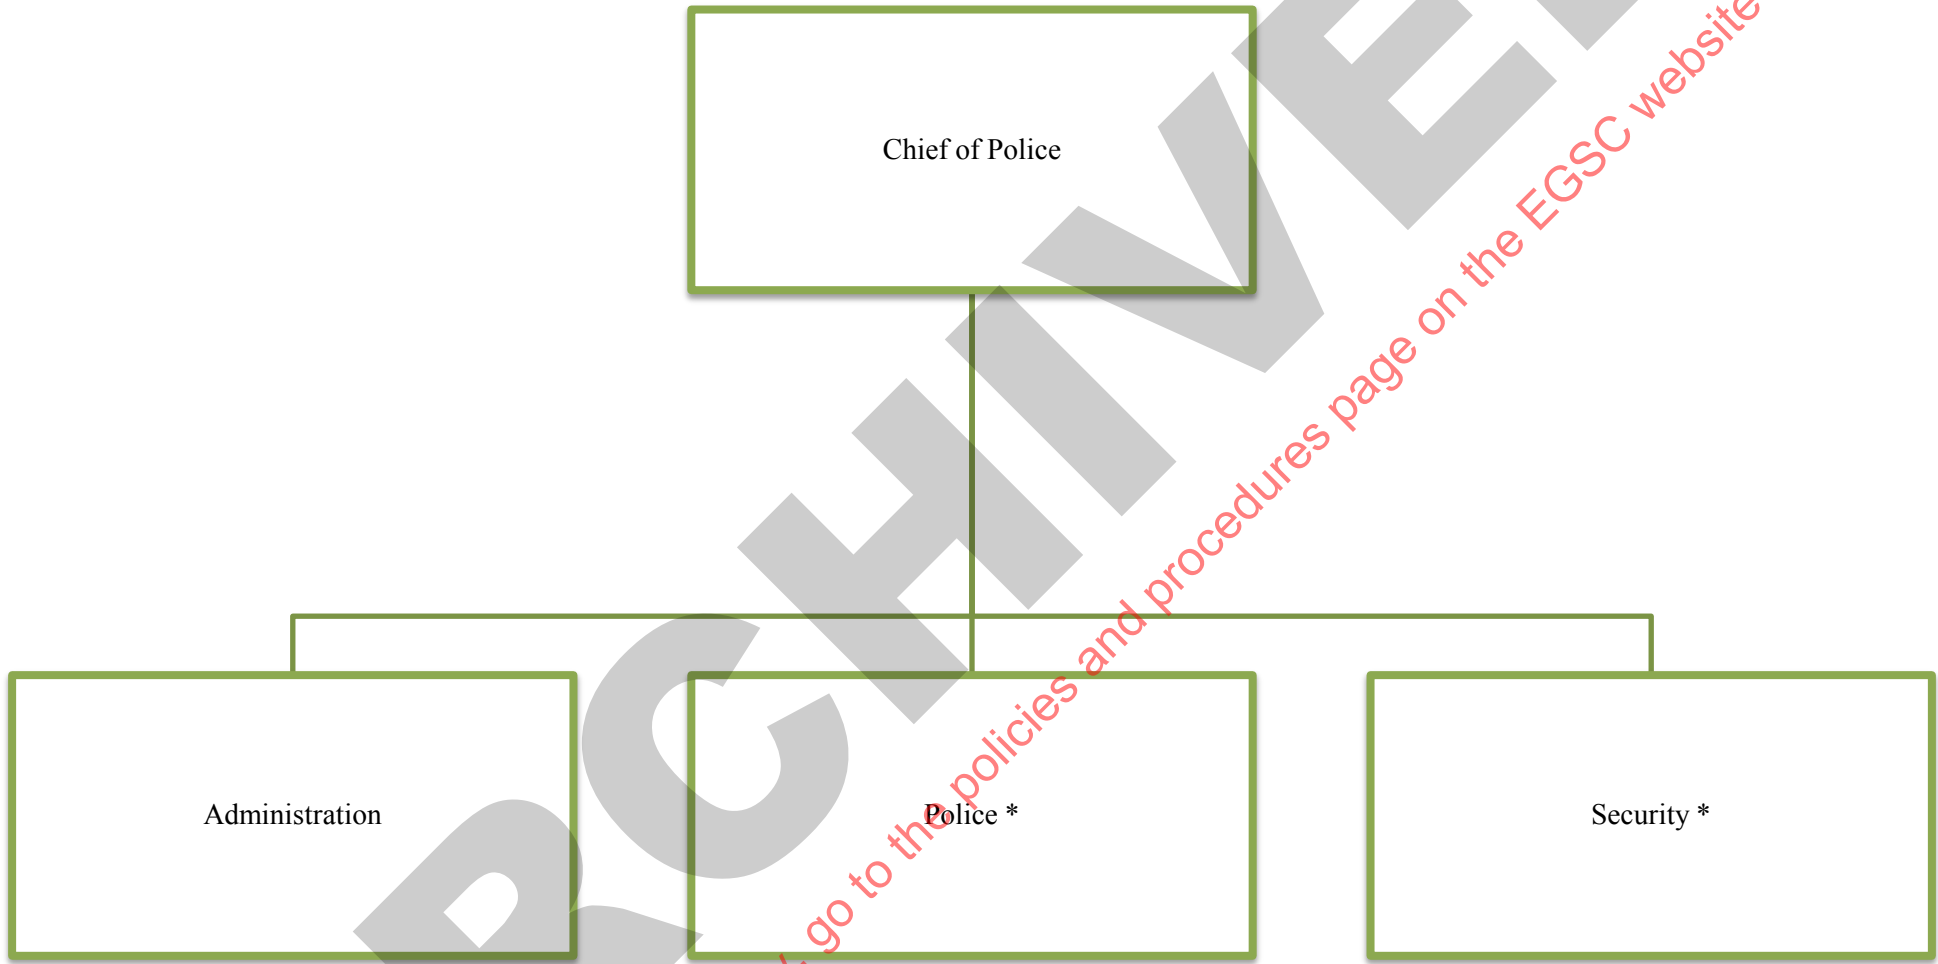

East Georgia State College
Public Safety Department
As of March 2014

*Police/Security located at EGSC – Statesboro report jointly to the Director of EGSC -- Statesboro