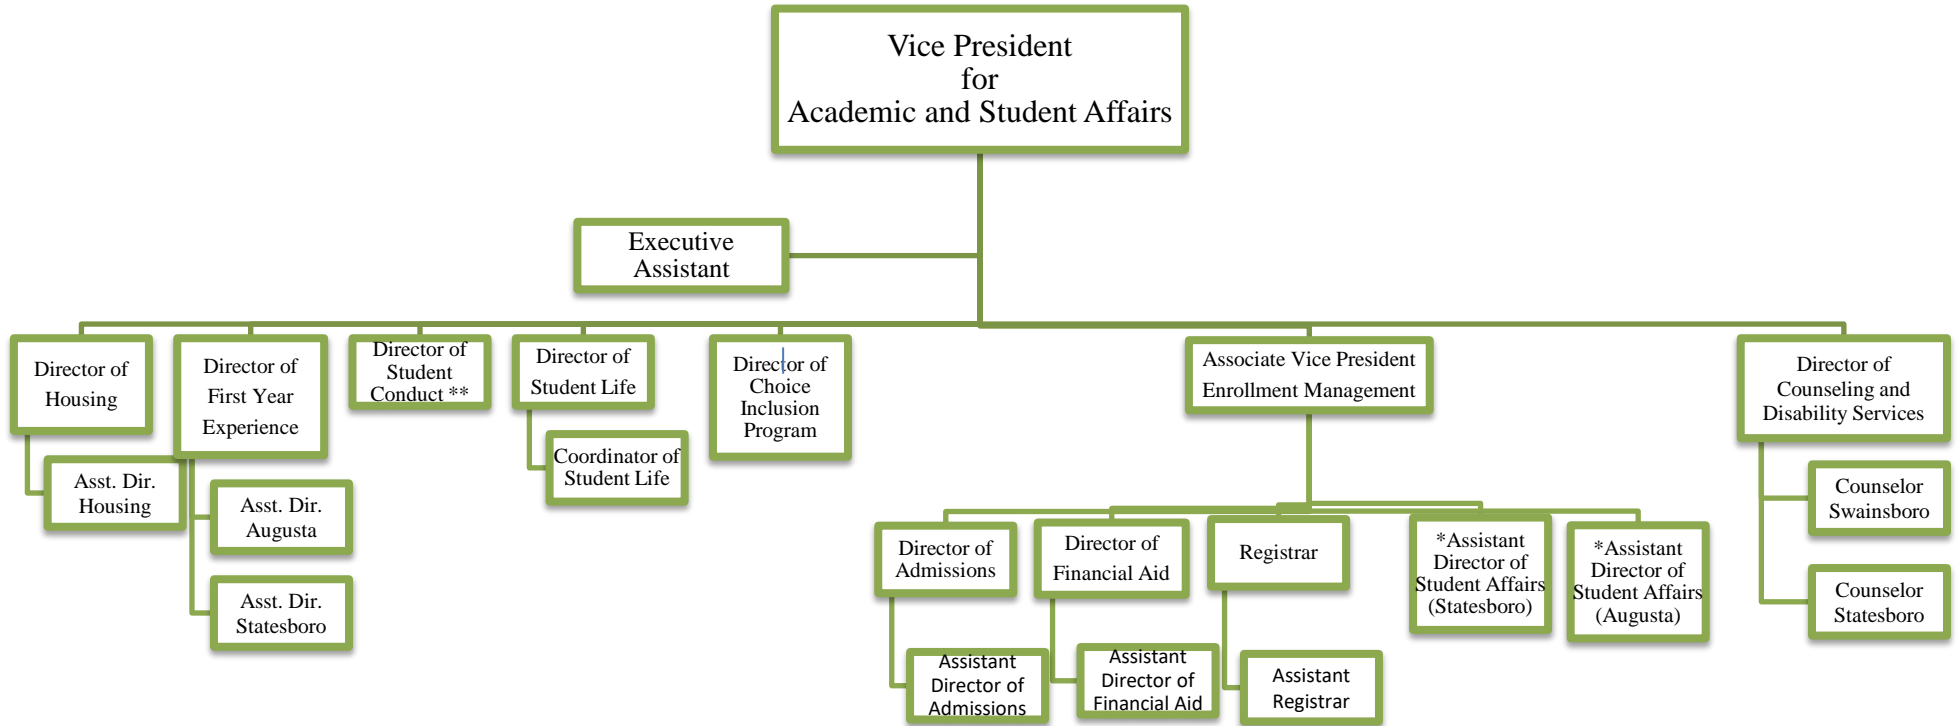

East Georgia State College Academic and Student Affairs (Chart 2)

DRAFT as of August 1, 2018

* Assistant Dir. Of Student Affairs for Statesboro and Augusta report jointly to Campus Director and AVP of EM.

See additional chart for other units reporting to the Vice President for Academic and Student Affairs

LET'S GET ASSOCIATED.