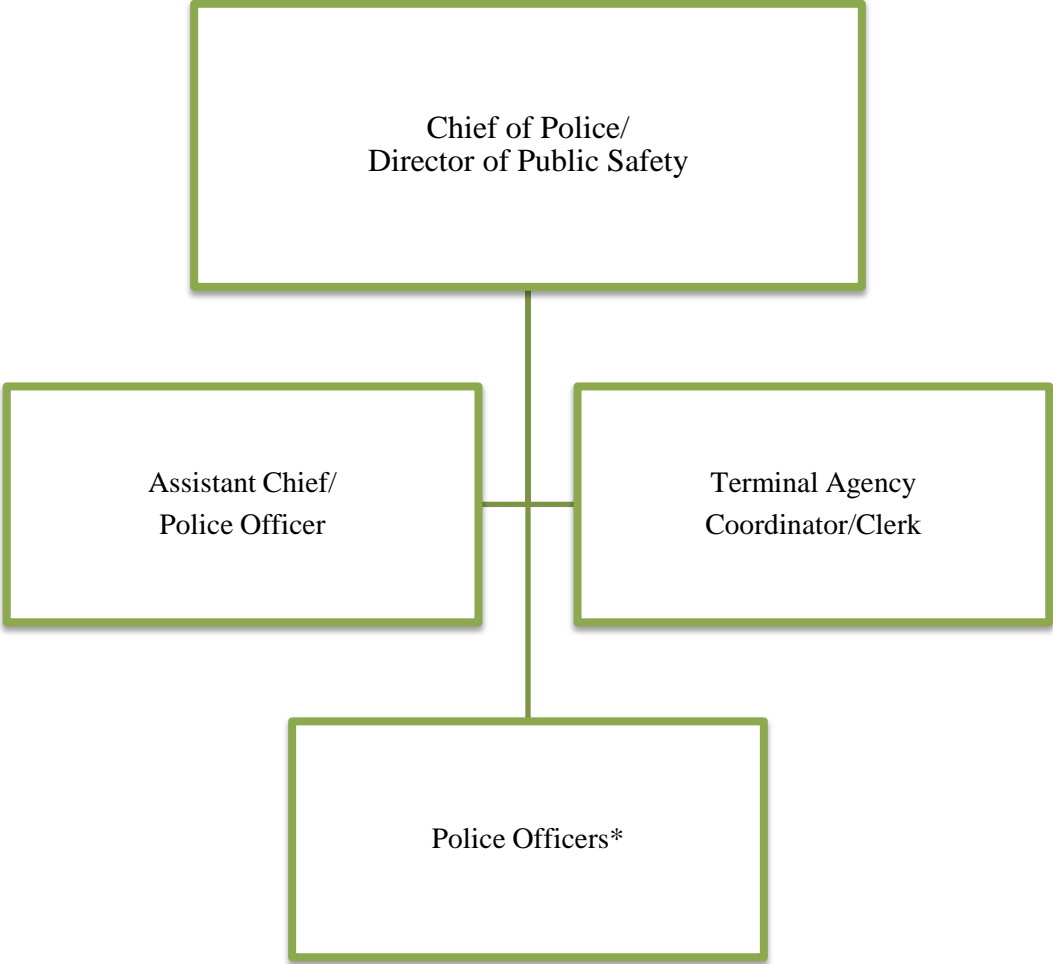

East Georgia State College Police Department

As of October 1, 2017

*Police located at EGSC Statesboro jointly report to the Director of EGSC Statesboro