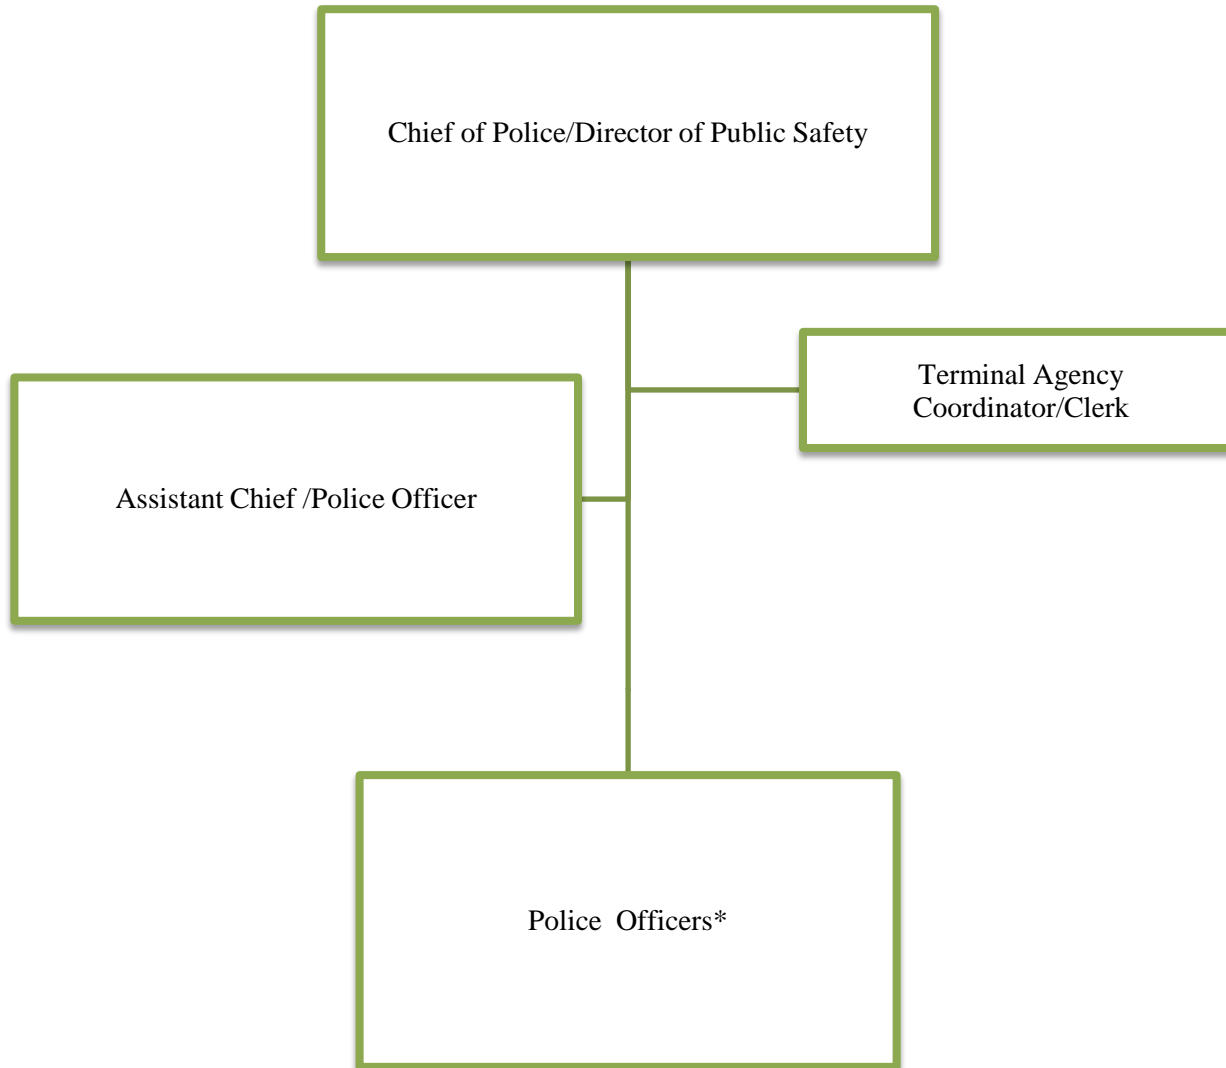

**East Georgia State College
Police Department
As of August 1, 2016**

*Police located at EGSC – Statesboro report jointly to the Director of EGSC -- Statesboro