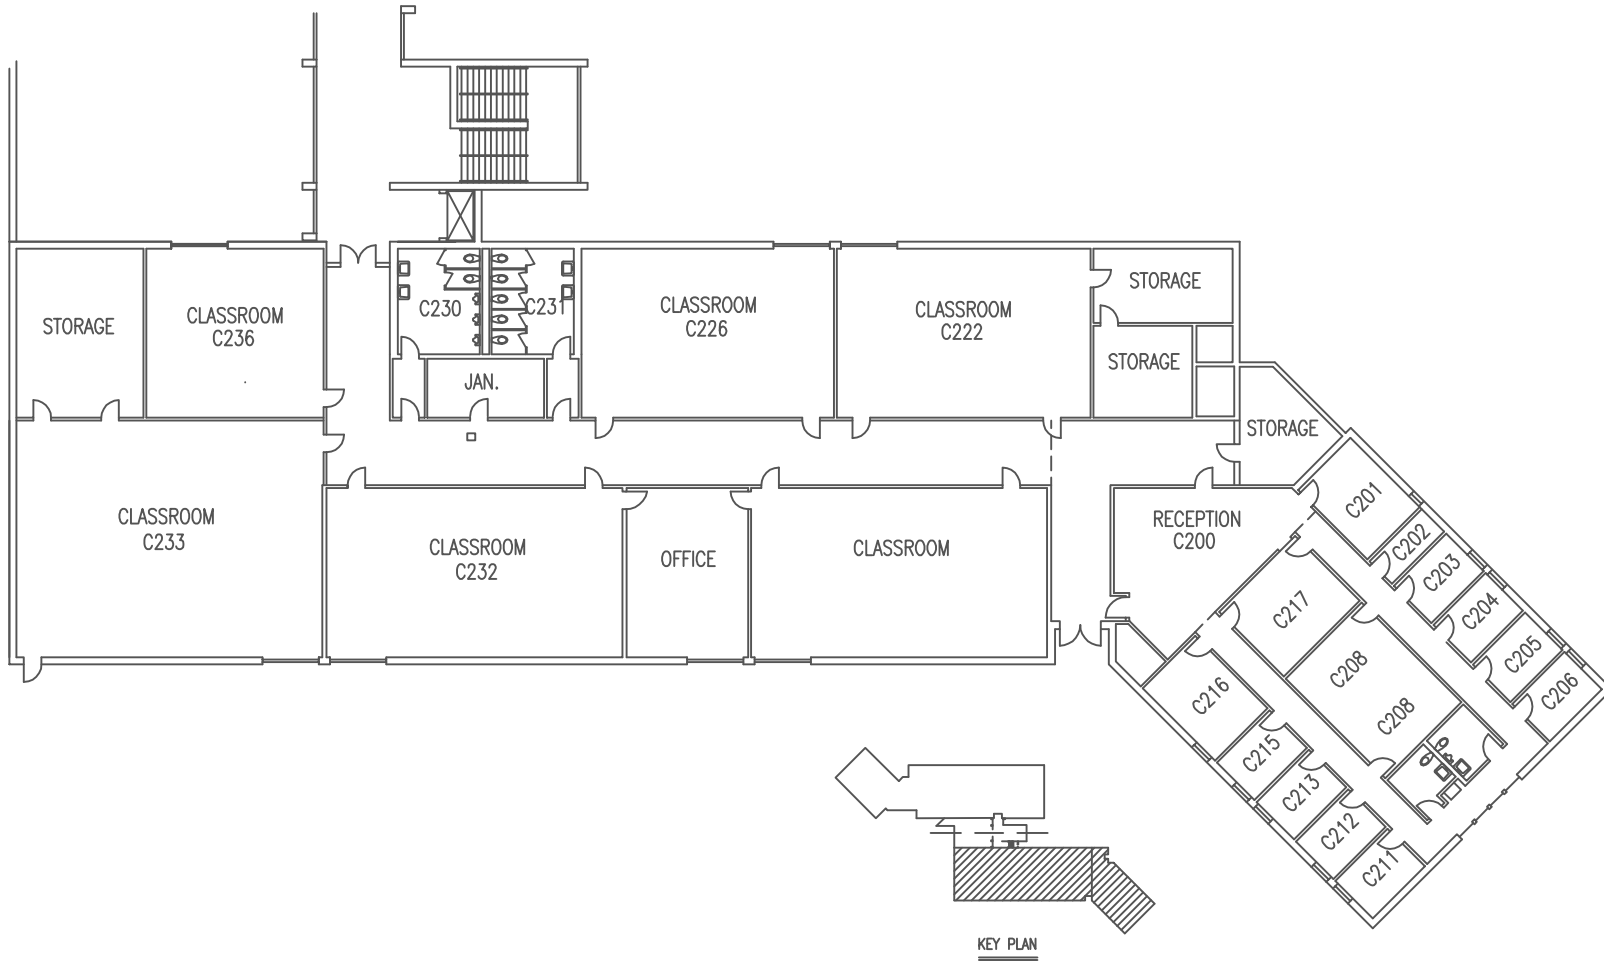

EAST GEORGIA COLLEGE
CLASSROOM BUILDING "C" SOCIAL SCIENCE SECOND FLOOR, WEST WING

EAST GEORGIA COLLEGE
CLASSROOM BUILDING "C" MATH SCIENCE SECOND FLOOR, EAST WING

C2

EAST GEORGIA COLLEGE
C-BLDG-LOWER ACADEMIC BUILDING

GEORGE L. SMITH II BUILDING

SCALE:

1/16"=1'-0"

A-BLDG-FLOORPLAN

EAST GEORGIA COLLEGE LUCK FLANDERS GAMBRELL CENTER

G

DWG. DATE: 11/04/04
DWG. BY: MN

EAST GEORGIA COLLEGE
PHYSICAL EDUCATION BUILDING