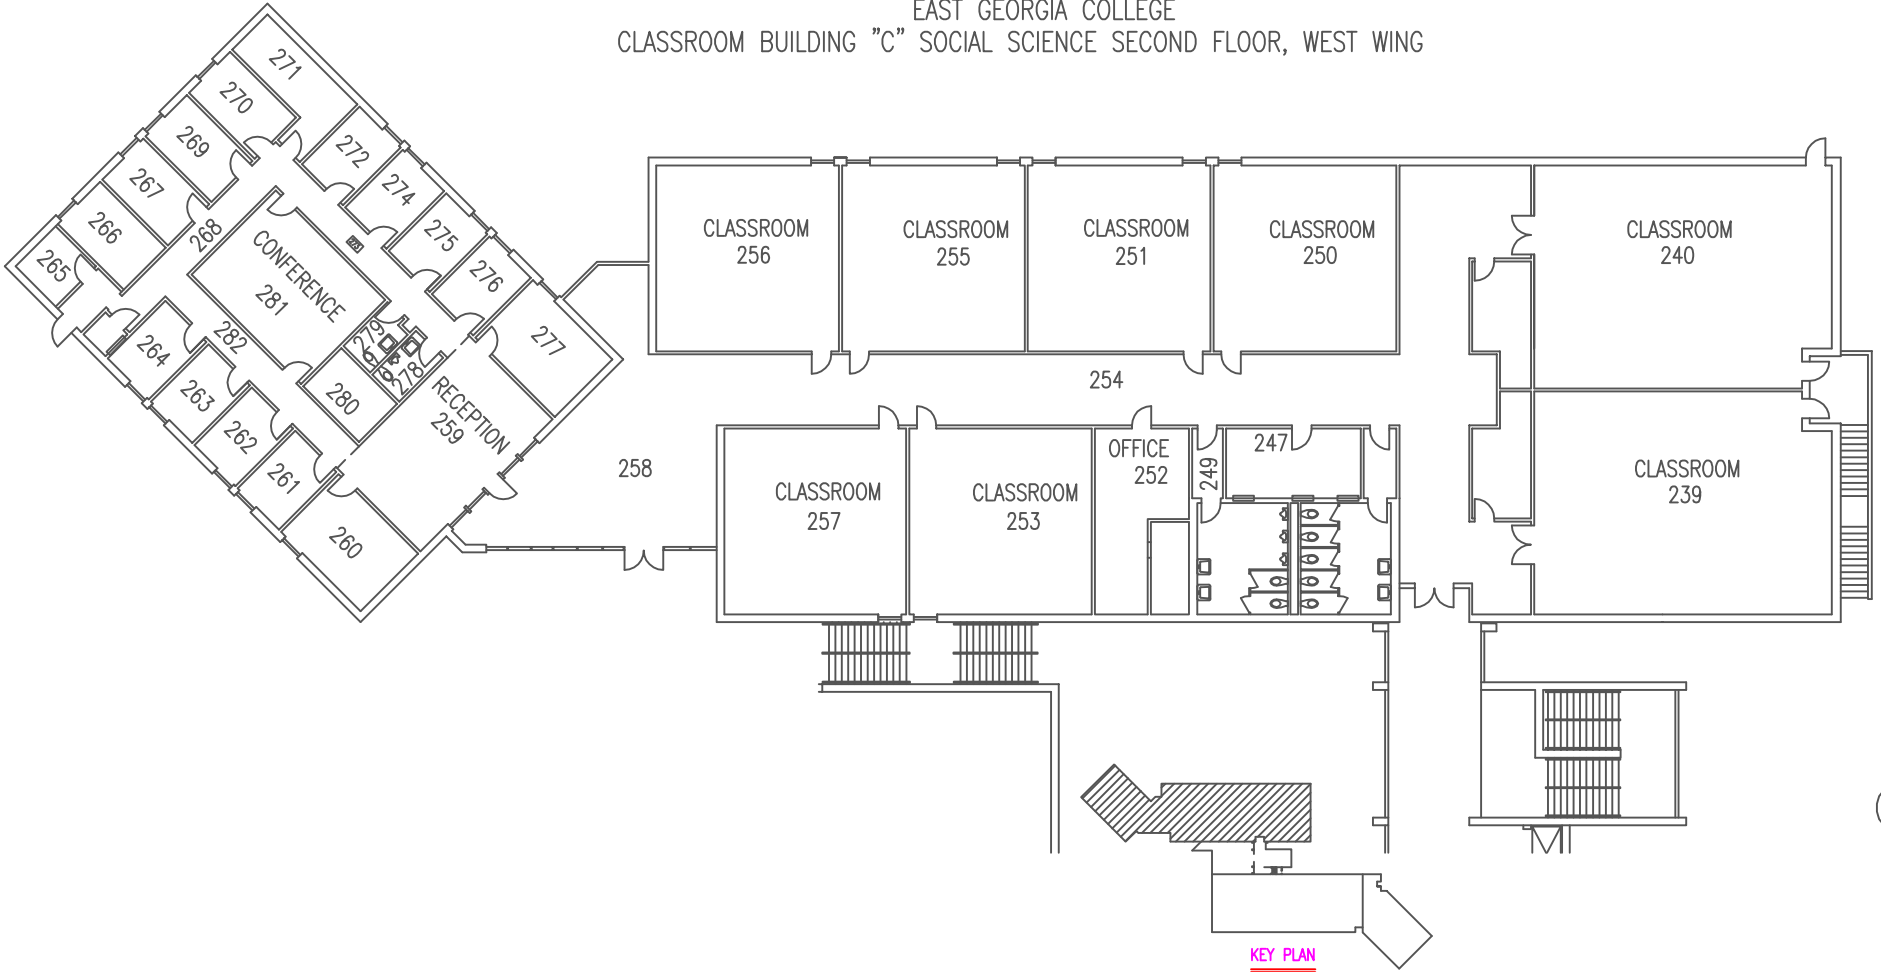

EAST GEORGIA COLLEGE
CLASSROOM BUILDING "C" SOCIAL SCIENCE SECOND FLOOR, WEST WING

EAST GEORGIA COLLEGE
CLASSROOM BUILDING "C" MATH SCIENCE SECOND FLOOR, EAST WING

C2

EAST GEORGIA COLLEGE
C-BLDG-LOWER ACADEMIC BUILDING

GEORGE L. SMITH II BUILDING

SCALE:

1/16"=1'-0"

A-BLDG-FLOORPLAN

EAST GEORGIA COLLEGE LUCK FLANDERS GAMBRELL CENTER

G

DWG. DATE: 11/04/04
DWG. BY: MN

EAST GEORGIA COLLEGE
PHYSICAL EDUCATION BUILDING