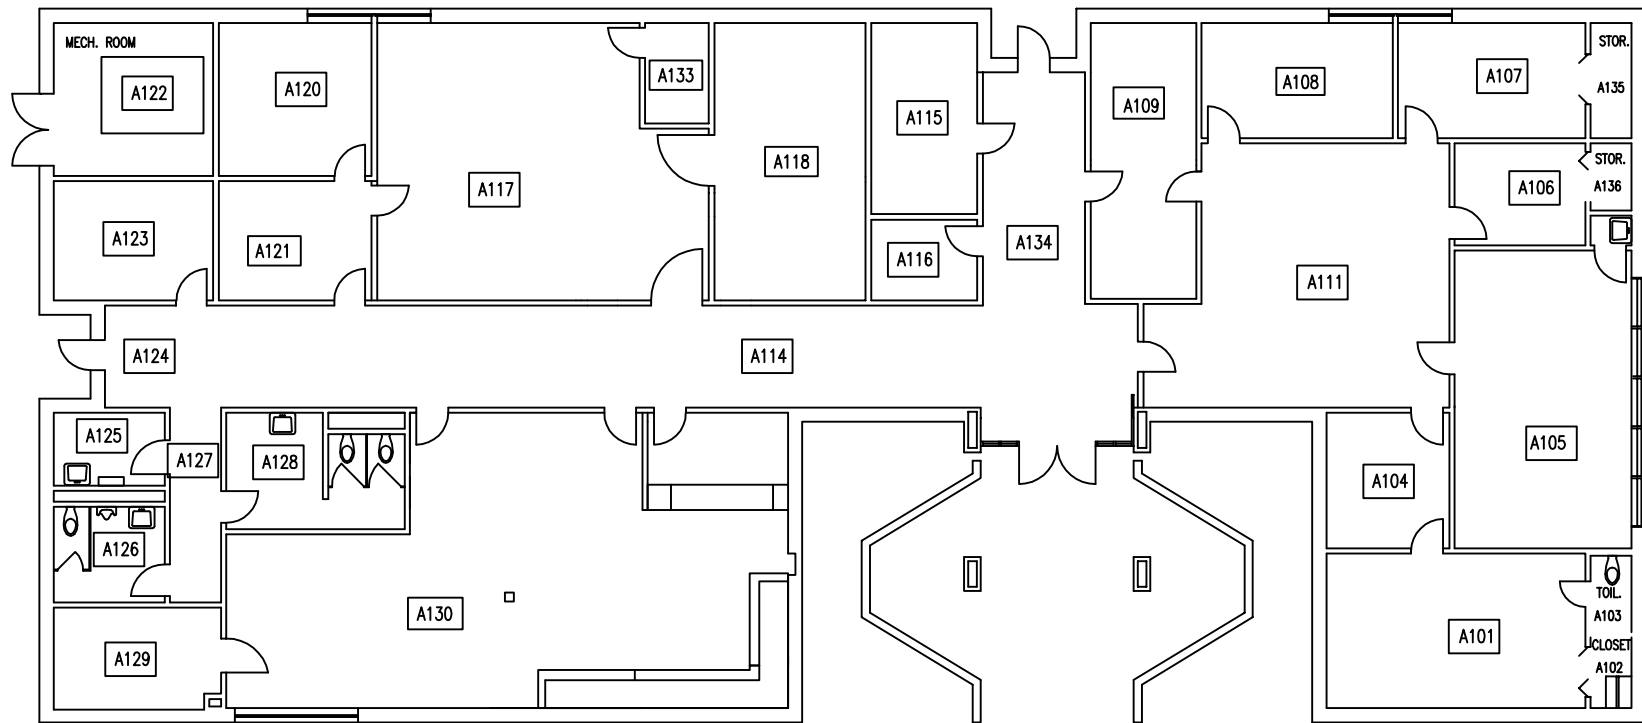

EAST GEORGIA COLLEGE
CLASSROOM BUILDING "C" SOCIAL SCIENCE SECOND FLOOR, WEST WING

EAST GEORGIA COLLEGE
CLASSROOM BUILDING "C" MATH SCIENCE SECOND FLOOR, EAST WING

C2

EAST GEORGIA COLLEGE
C-BLDG-LOWER ACADEMIC BUILDING

GEORGE L. SMITH II BUILDING

SCALE:

1/16"=1'-0"

A-BLDG-FLOORPLAN

EAST GEORGIA COLLEGE LUCK FLANDERS GAMBRELL CENTER

G

DWG. DATE: 11/04/04
DWG. BY: MN

EAST GEORGIA COLLEGE
PHYSICAL EDUCATION BUILDING

EAST GEORGIA COLLEGE
ACTIVITY CENTER

DWG. DATE: 11/4/04
DWG. BY: MN

D2

EAST GEORGIA COLLEGE
PLANT OPERATIONS

STUDENT CENTER
B-BLDG
FLOORPLAN

STUDENT SERVICES BUILDING
B-BLDG
FLOORPLAN