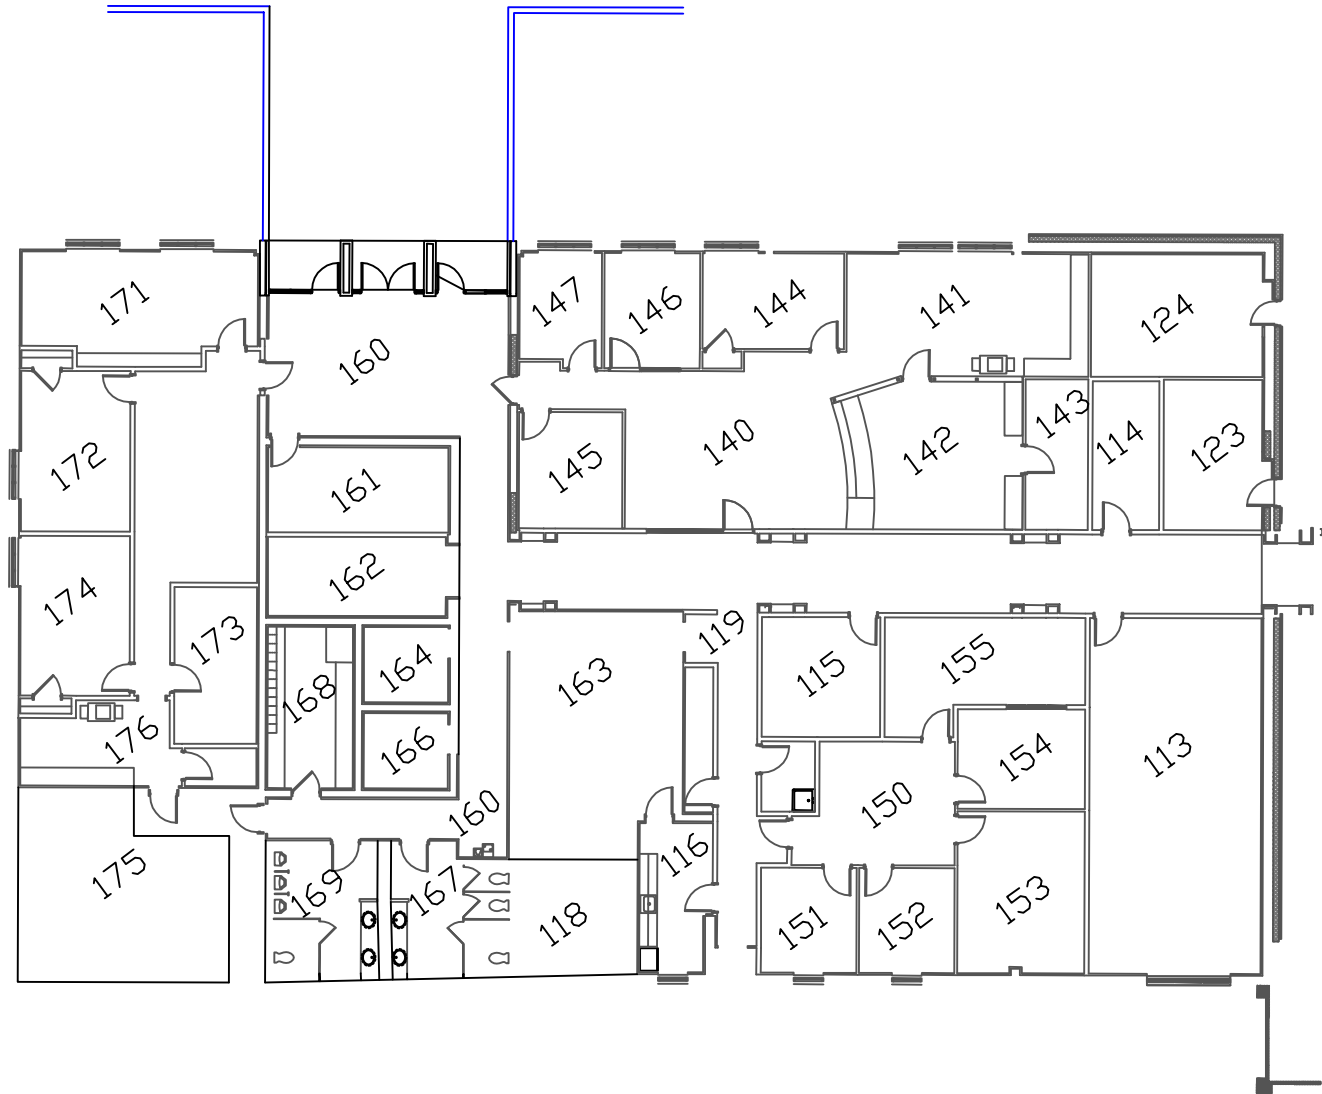

GEORGE L. SMITH II BUILDING

SCALE:

1/16"=1'-0"

A-BLDG-FLOORPLAN

EAST GEORGIA COLLEGE LUCK FLANDERS GAMBRELL CENTER

G

DWG. DATE: 11/04/04
DWG. BY: MN

EAST GEORGIA COLLEGE
PHYSICAL EDUCATION BUILDING

EAST GEORGIA COLLEGE
ACTIVITY CENTER

DWG. DATE: 11/4/04
DWG. BY: MN

D2

EAST GEORGIA COLLEGE
PLANT OPERATIONS

STUDENT CENTER
B-BLDG
FLOORPLAN

STUDENT SERVICES BUILDING
B-BLDG
FLOORPLAN