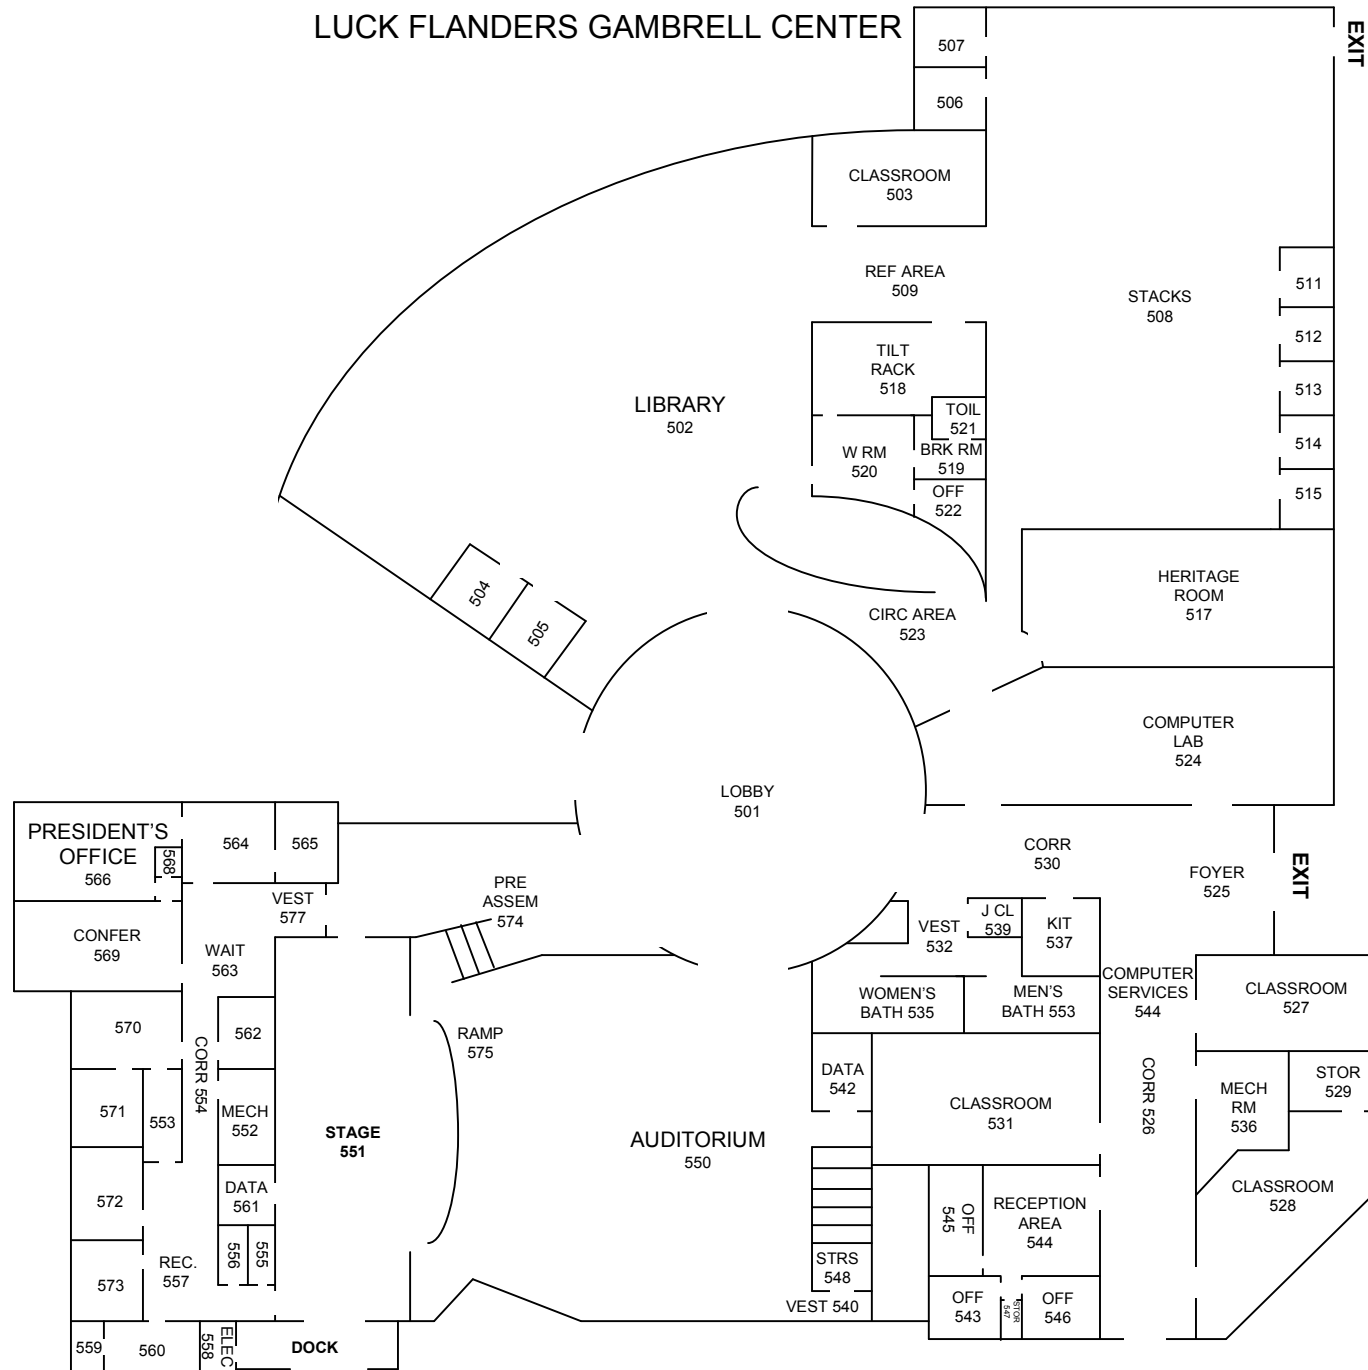

GEORGE L. SMITH II BUILDING

SCALE:

1/16"=1'-0"

A-BLDG-FLOORPLAN

EAST GEORGIA COLLEGE LUCK FLANDERS GAMBRELL CENTER

G

DWG. DATE: 11/04/04
DWG. BY: MN

EAST GEORGIA COLLEGE
PHYSICAL EDUCATION BUILDING

EAST GEORGIA COLLEGE
ACTIVITY CENTER

DWG. DATE: 11/4/04
DWG. BY: MN

D2

EAST GEORGIA COLLEGE
PLANT OPERATIONS

STUDENT CENTER
B-BLDG
FLOORPLAN

STUDENT SERVICES BUILDING
B-BLDG
FLOORPLAN