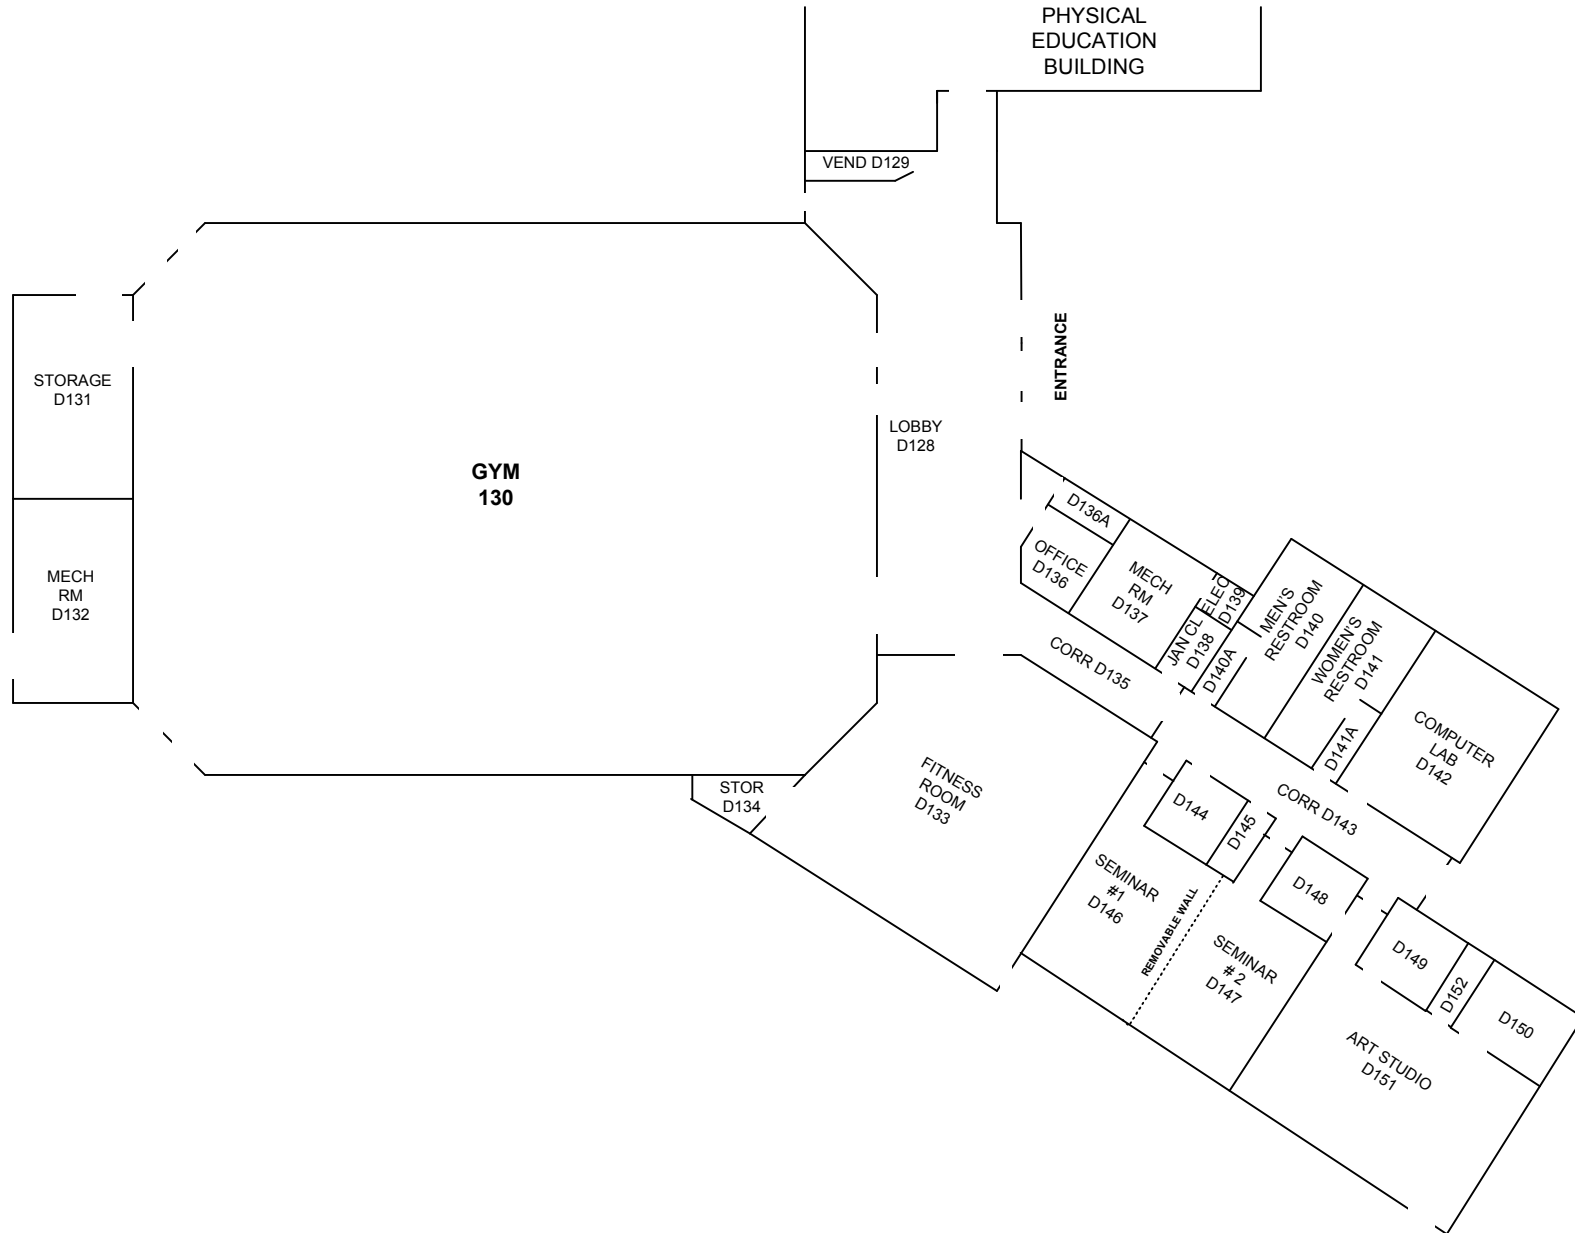

EAST GEORGIA COLLEGE
CLASSROOM BUILDING "C" SOCIAL SCIENCE SECOND FLOOR, WEST WING

EAST GEORGIA COLLEGE
CLASSROOM BUILDING "C" MATH SCIENCE SECOND FLOOR, EAST WING

C2

EAST GEORGIA COLLEGE
C-BLDG-LOWER ACADEMIC BUILDING

GEORGE L. SMITH II BUILDING

SCALE:

1/16"=1'-0"

A-BLDG-FLOORPLAN

EAST GEORGIA COLLEGE LUCK FLANDERS GAMBRELL CENTER

G

DWG. DATE: 11/04/04
DWG. BY: MN

EAST GEORGIA COLLEGE
PHYSICAL EDUCATION BUILDING

EAST GEORGIA COLLEGE
ACTIVITY CENTER

DWG. DATE: 11/4/04
DWG. BY: MN

D2

EAST GEORGIA COLLEGE
PLANT OPERATIONS

STUDENT CENTER
B-BLDG
FLOORPLAN

STUDENT SERVICES BUILDING
B-BLDG
FLOORPLAN