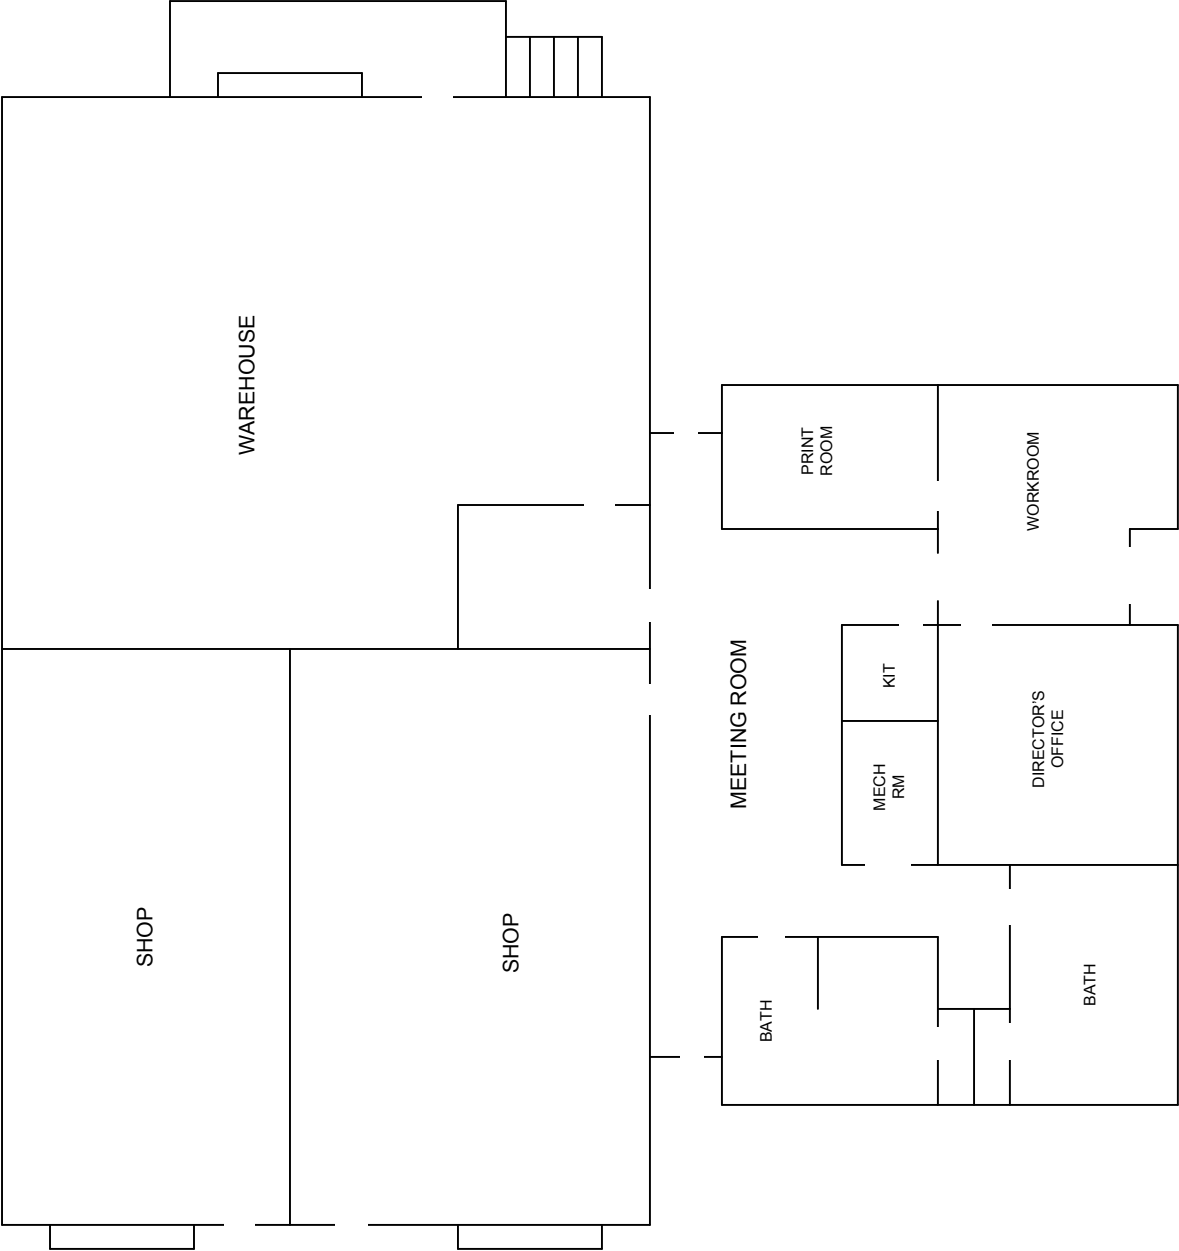

EAST GEORGIA COLLEGE
CLASSROOM BUILDING "C" SOCIAL SCIENCE SECOND FLOOR, WEST WING

EAST GEORGIA COLLEGE
CLASSROOM BUILDING "C" MATH SCIENCE SECOND FLOOR, EAST WING

C2

EAST GEORGIA COLLEGE
C-BLDG-LOWER ACADEMIC BUILDING

GEORGE L. SMITH II BUILDING

SCALE:

1/16"=1'-0"

A-BLDG-FLOORPLAN

EAST GEORGIA COLLEGE LUCK FLANDERS GAMBRELL CENTER

G

DWG. DATE: 11/04/04
DWG. BY: MN

EAST GEORGIA COLLEGE
PHYSICAL EDUCATION BUILDING

EAST GEORGIA COLLEGE
ACTIVITY CENTER

DWG. DATE: 11/4/04
DWG. BY: MN

D2

EAST GEORGIA COLLEGE
PLANT OPERATIONS

STUDENT CENTER
B-BLDG
FLOORPLAN

STUDENT SERVICES BUILDING
B-BLDG
FLOORPLAN