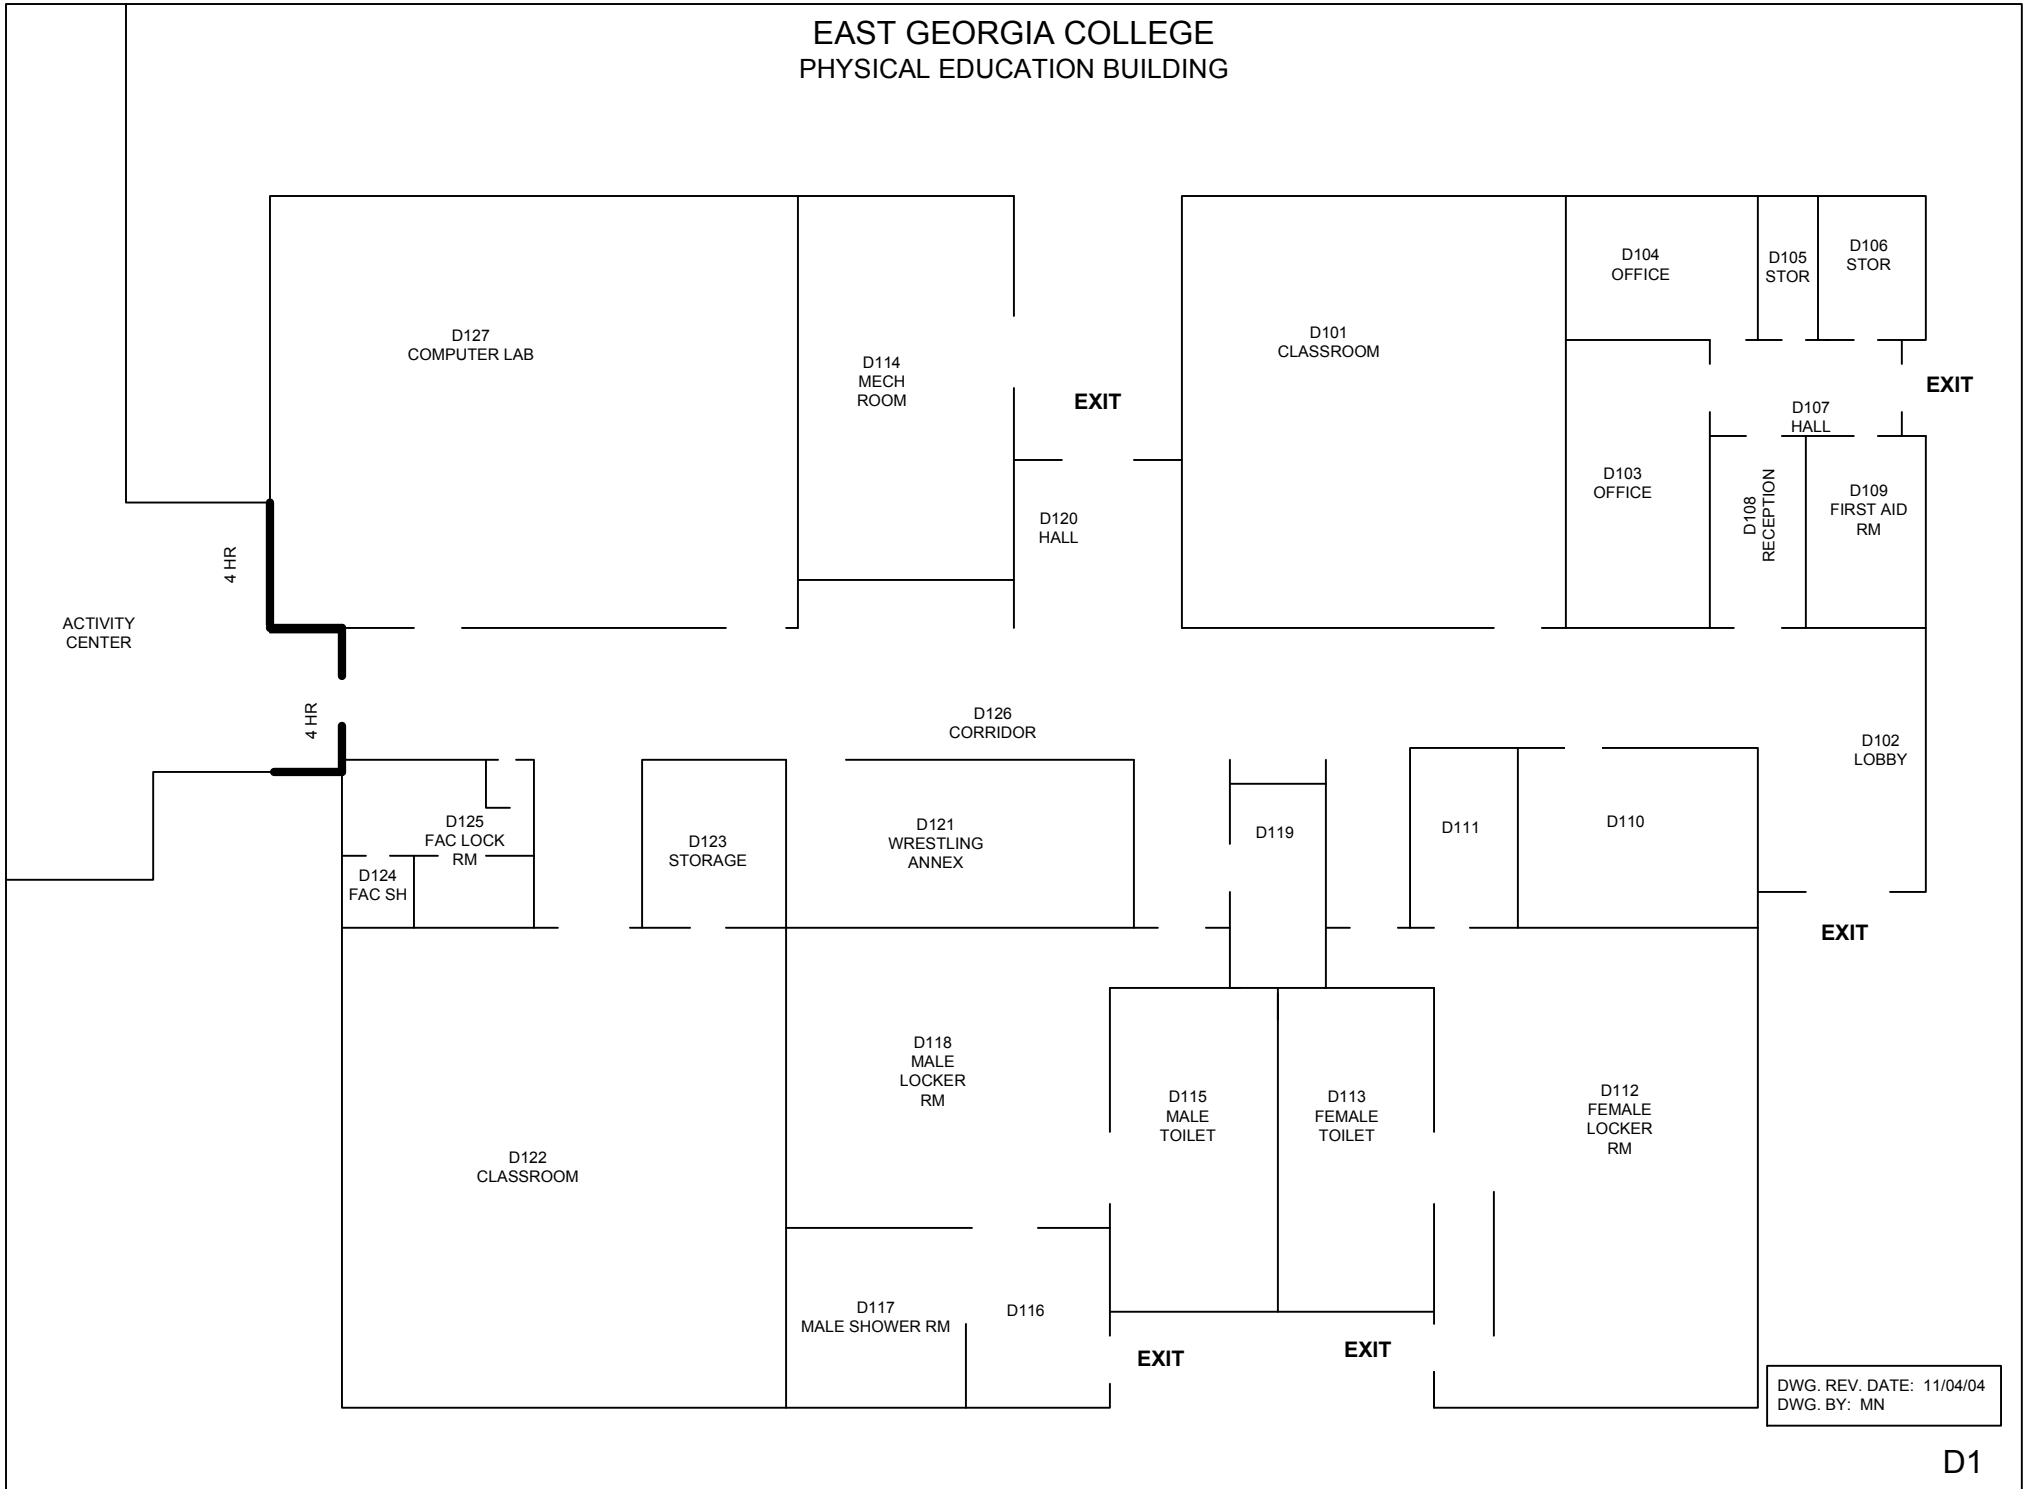

EAST GEORGIA COLLEGE
ACTIVITY CENTER

DWG. DATE: 11/4/04
DWG. BY: MN

D2

EAST GEORGIA COLLEGE
PLANT OPERATIONS

STUDENT CENTER
B-BLDG
FLOORPLAN

STUDENT SERVICES BUILDING
B-BLDG
FLOORPLAN