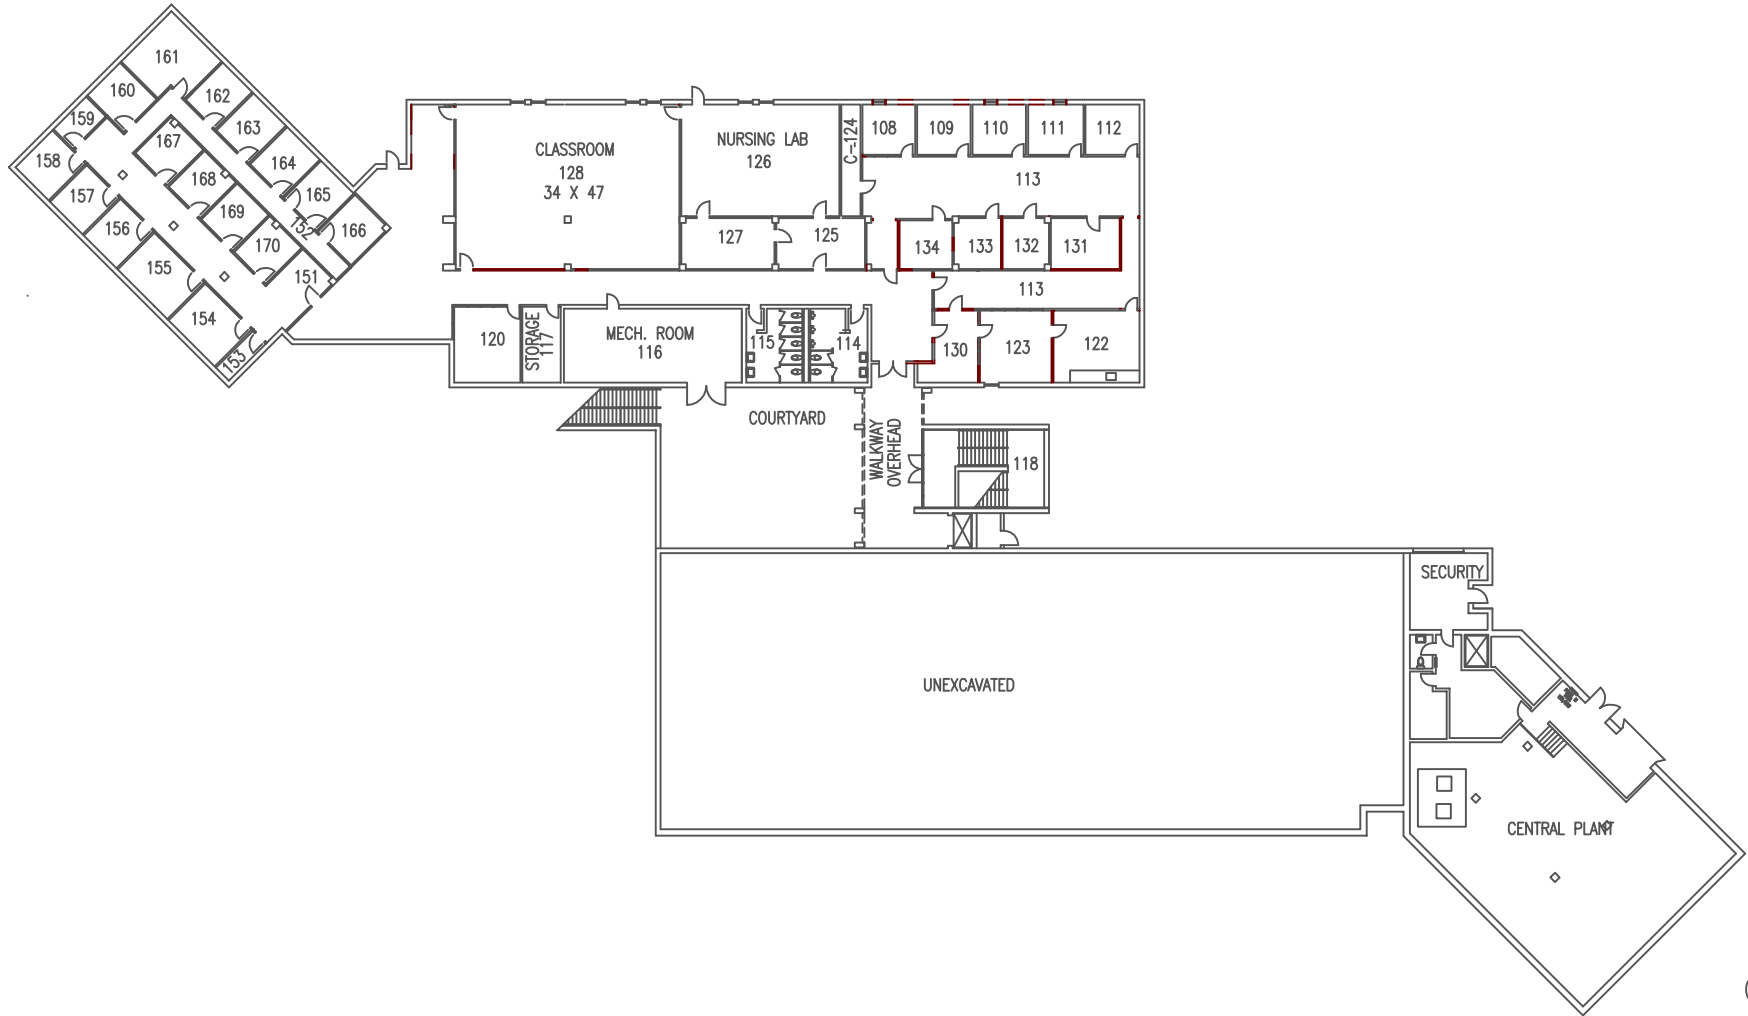

EAST GEORGIA COLLEGE
CLASSROOM BUILDING "C" SOCIAL SCIENCE SECOND FLOOR, WEST WING

EAST GEORGIA COLLEGE
CLASSROOM BUILDING "C" MATH SCIENCE SECOND FLOOR, EAST WING

C2

EAST GEORGIA COLLEGE
C-BLDG-LOWER ACADEMIC BUILDING

GEORGE L. SMITH II BUILDING

SCALE:

1/16"=1'-0"

A-BLDG-FLOORPLAN

EAST GEORGIA COLLEGE LUCK FLANDERS GAMBRELL CENTER

G

DWG. DATE: 11/04/04
DWG. BY: MN

EAST GEORGIA COLLEGE
PHYSICAL EDUCATION BUILDING

EAST GEORGIA COLLEGE
ACTIVITY CENTER

DWG. DATE: 11/4/04
DWG. BY: MN

D2

EAST GEORGIA COLLEGE
PLANT OPERATIONS

STUDENT CENTER
B-BLDG
FLOORPLAN

STUDENT SERVICES BUILDING
B-BLDG
FLOORPLAN