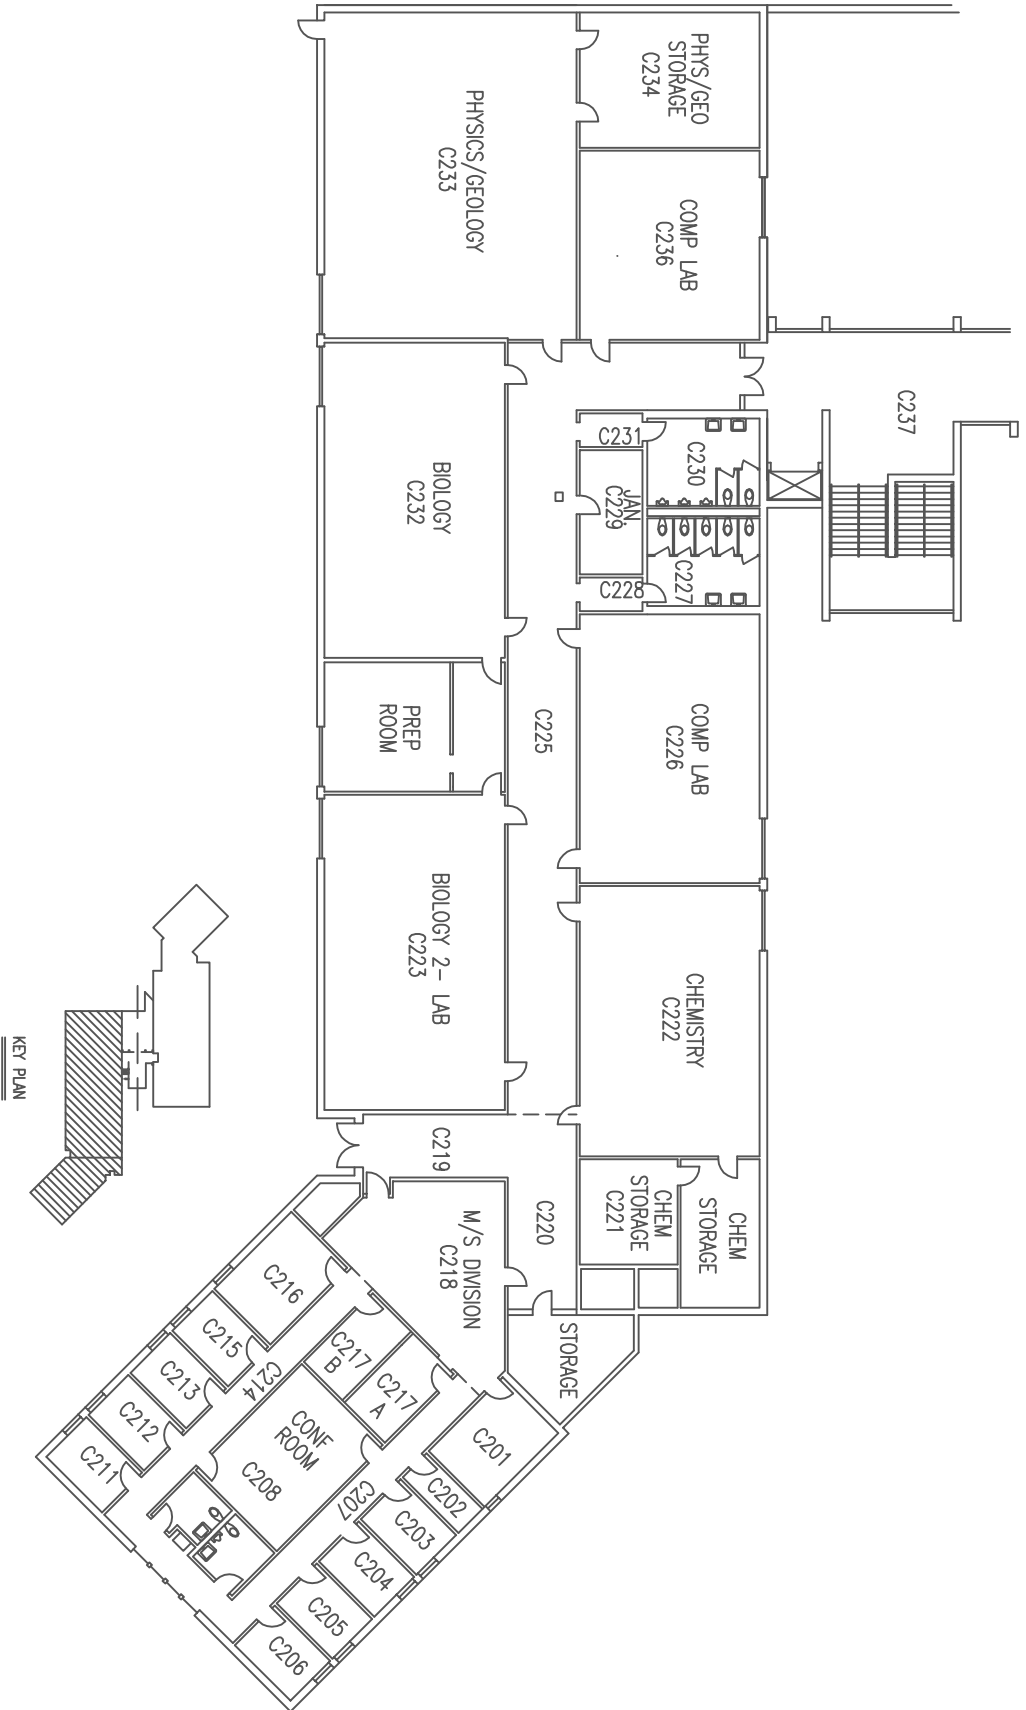

EAST GEORGIA STATE COLLEGE
MATH SCIENCE ACADEMIC BUILDING

C2