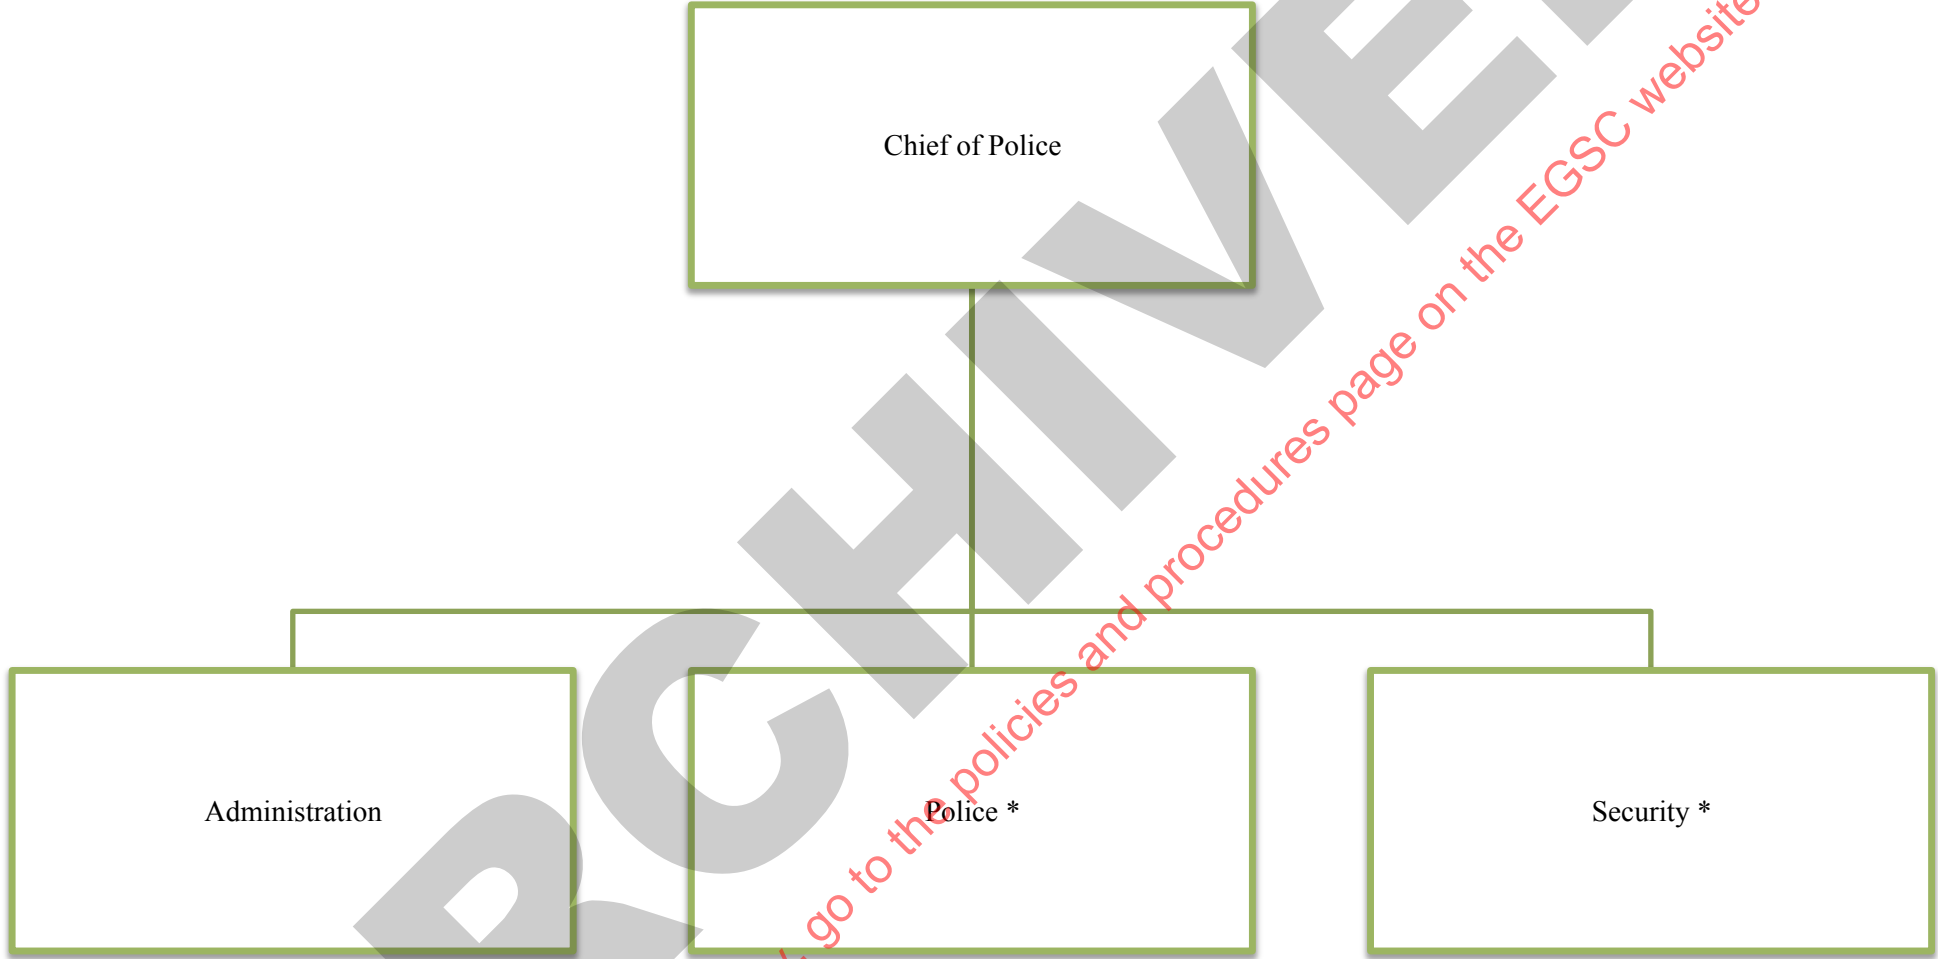

East Georgia State College
Public Safety Department
As of June 1, 2012

*Police/Security located at EGSC – Statesboro report jointly to the Director of EGSC -- Statesboro