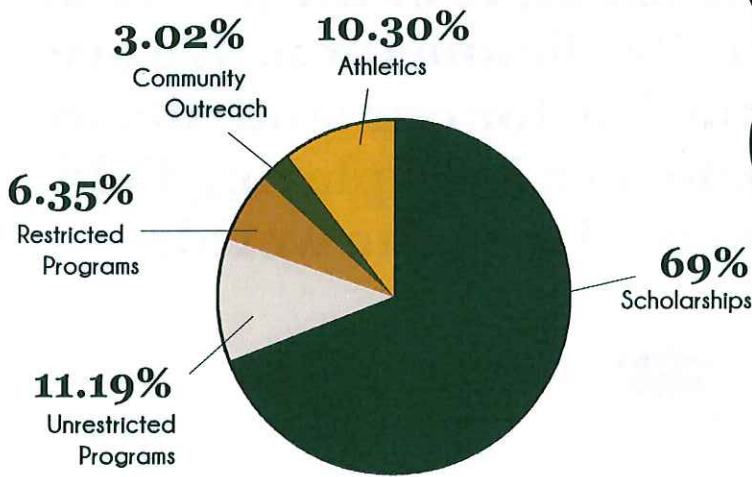

# Annual Giving

## FY2017 BY THE NUMBERS

**589** Donors contributed **\$458,282** Gifts & Pledge Payments

Your Support Helped...

**\$80 Million**  
Economic Impact on East Georgia State College's Service Region!

Thank you for your past support. Please use the enclosed card to pledge your continued trust in East Georgia State College and our mission. You may return the card in the envelope provided or make your gift online at