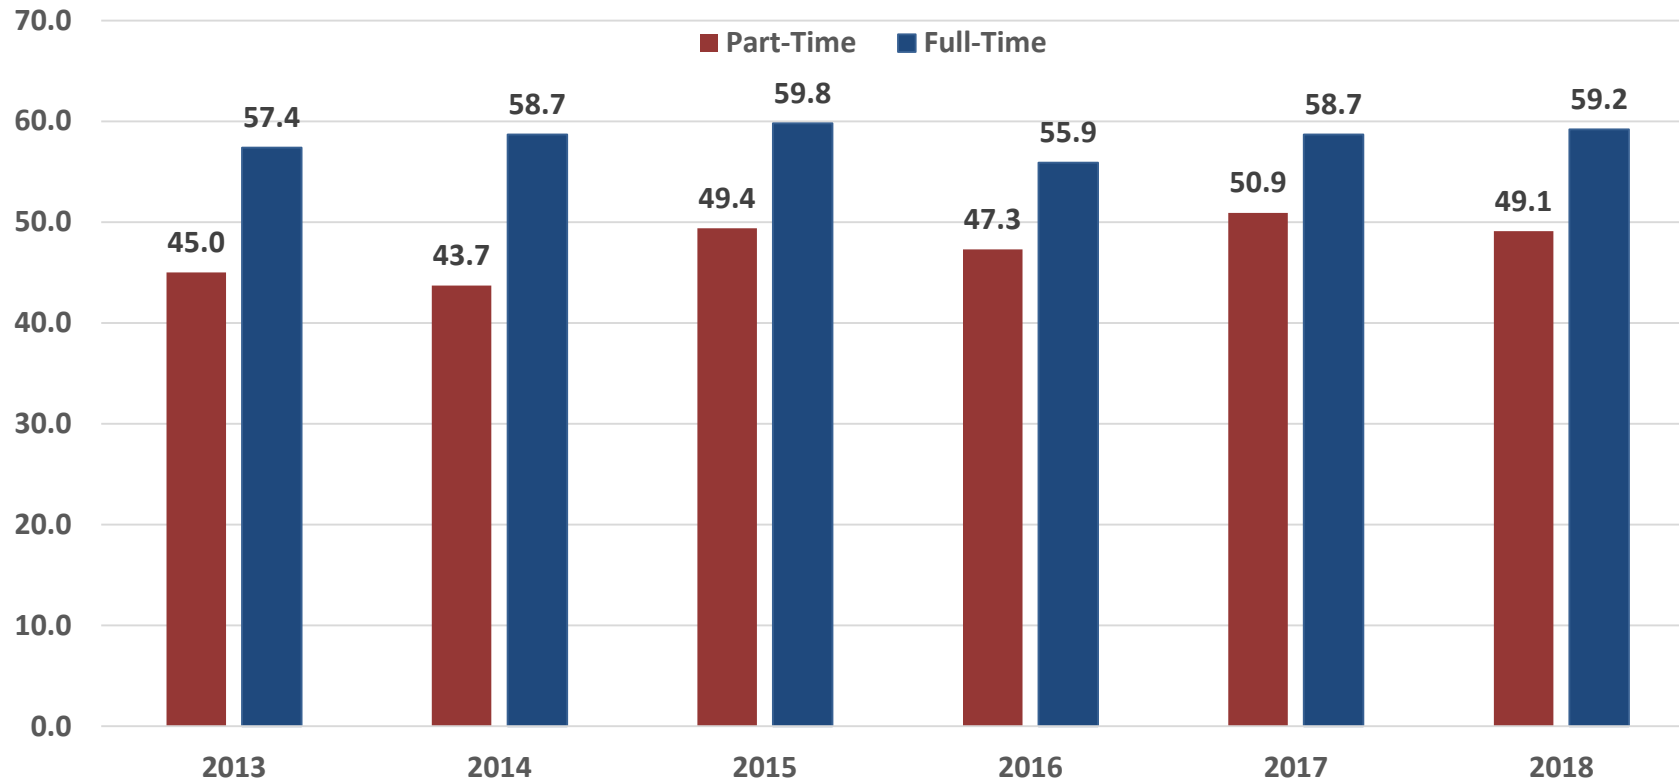

## EGSC CCSSE Benchmark Scores Compared to 10% Top Scorers Nationally

(Part-Time and Full-Time Students Combined. 50.0 is the standardized mean score for all respondents.)

CCSSE Benchmarks	2014		2015		2016		2017		2018	
	EGSC	10% Top Scorers	EGSC	10% Top Scorers	EGSC	10% Top Scorers	EGSC	10% Top Scorers	EGSC	10% Top Scorers
Active & Collaborative Learning	55.3	60.3	57.4	59.4	54.1	59.6	56.9	58.8	56.4	59.6
Student Effort	55.8	58.6	56.7	58.0	54.2	57.9	56.6	57.9	56.2	59.7
Academic Challenge	55.5	57.4	56.8	56.6	51.6	56.9	56.1	56.1	56.1	57.0
Student-Faculty Interaction	59.2	59.1	59.6	58.9	57.5	59.0	57.5	58.5	59.3	60.1
Support for Learners	58.6	60.2	57.0	59.8	53.8	59.8	54.6	58.4	54.2	60.8

# EGSC Active and Collaborative Learning Part-Time and Full-Time Comparison

# EGSC Student Effort Part-Time and Full-Time Comparison