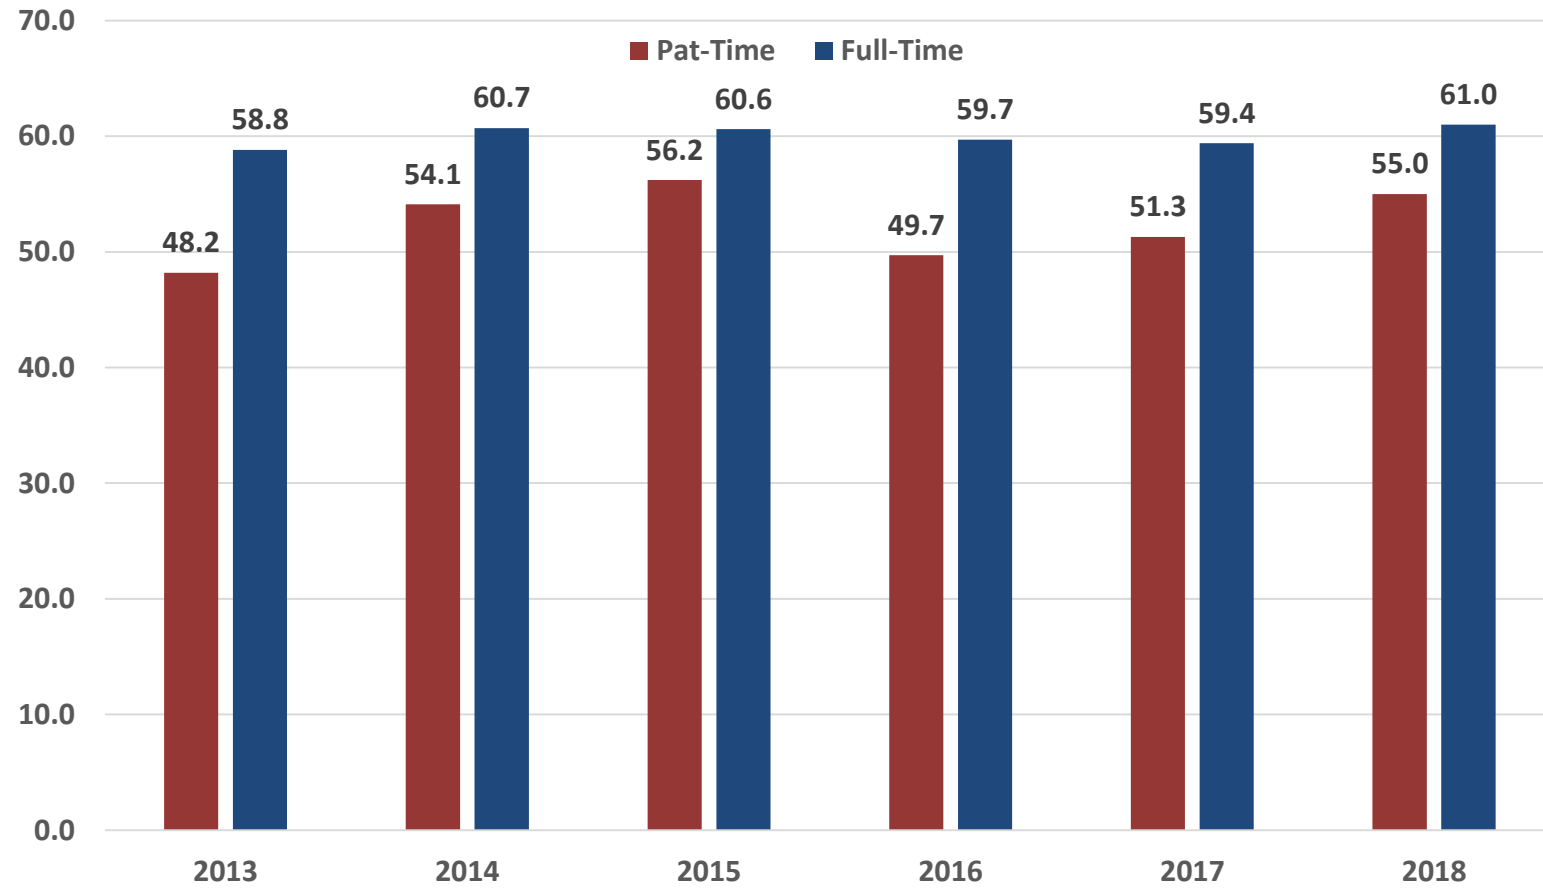

EGSC Student Faculty Interaction Part-Time and Full-Time Comparison