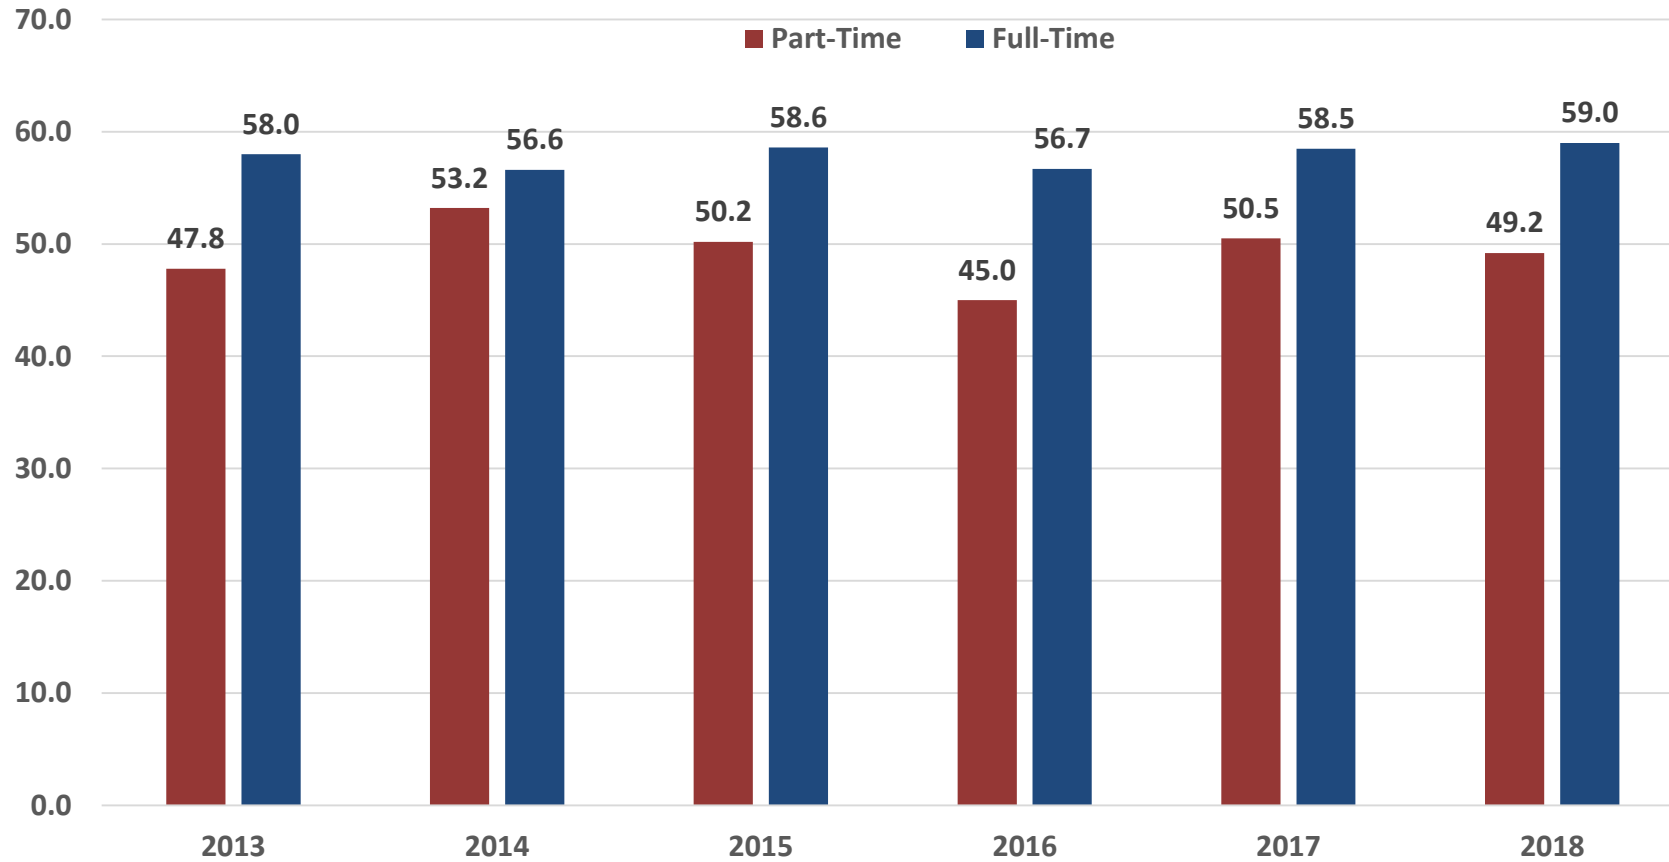

EGSC Student Effort Part-Time and Full-Time Comparison