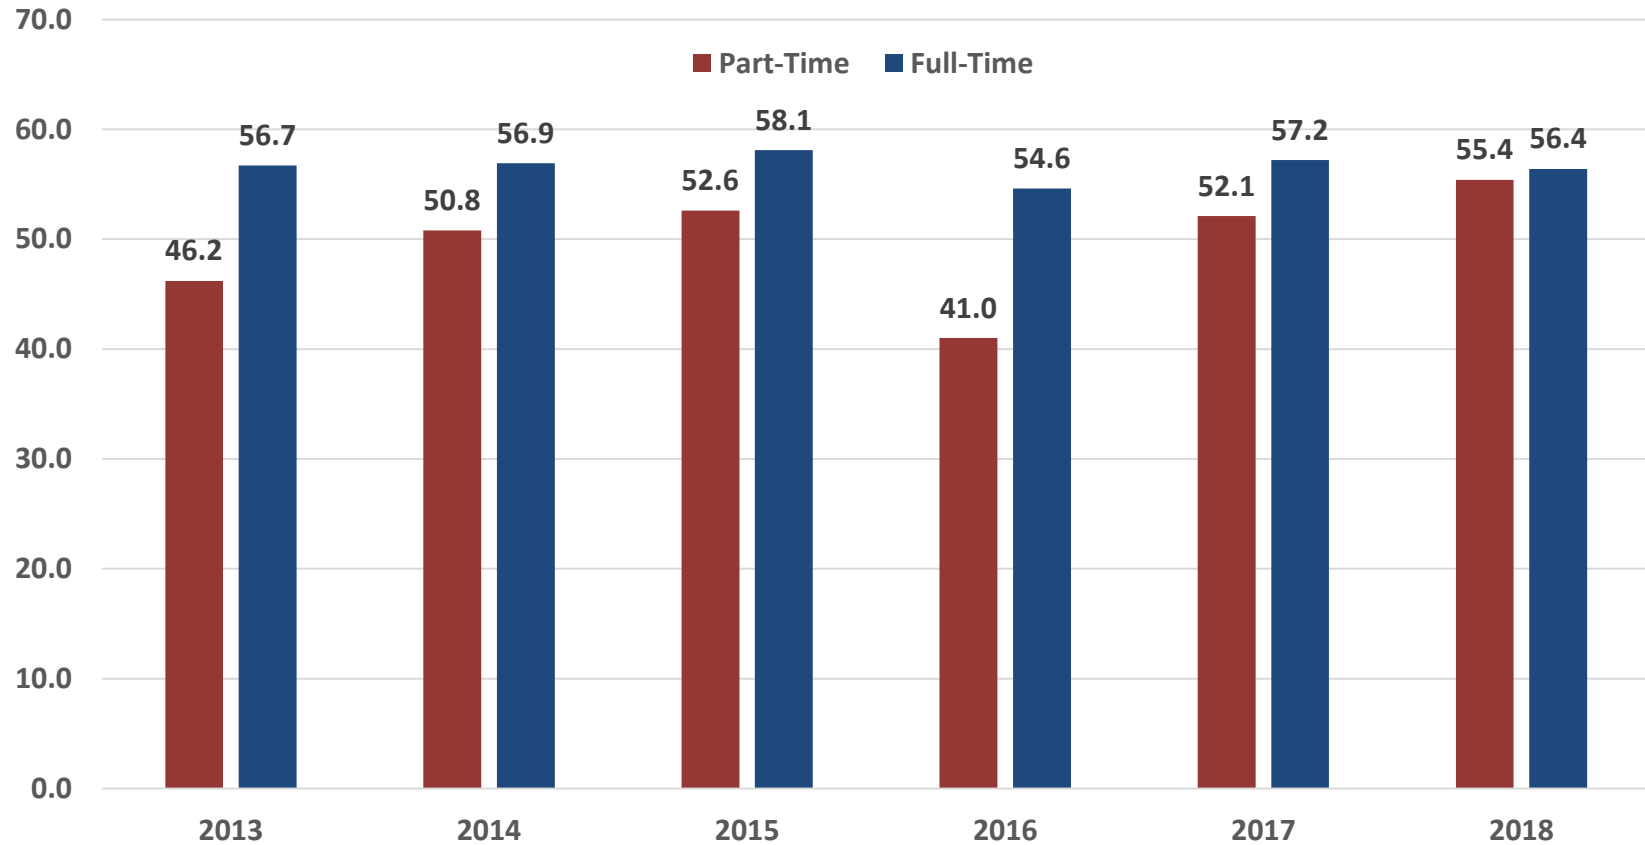

EGSC Academic Challenge Part-Time and Full-Time Comparison