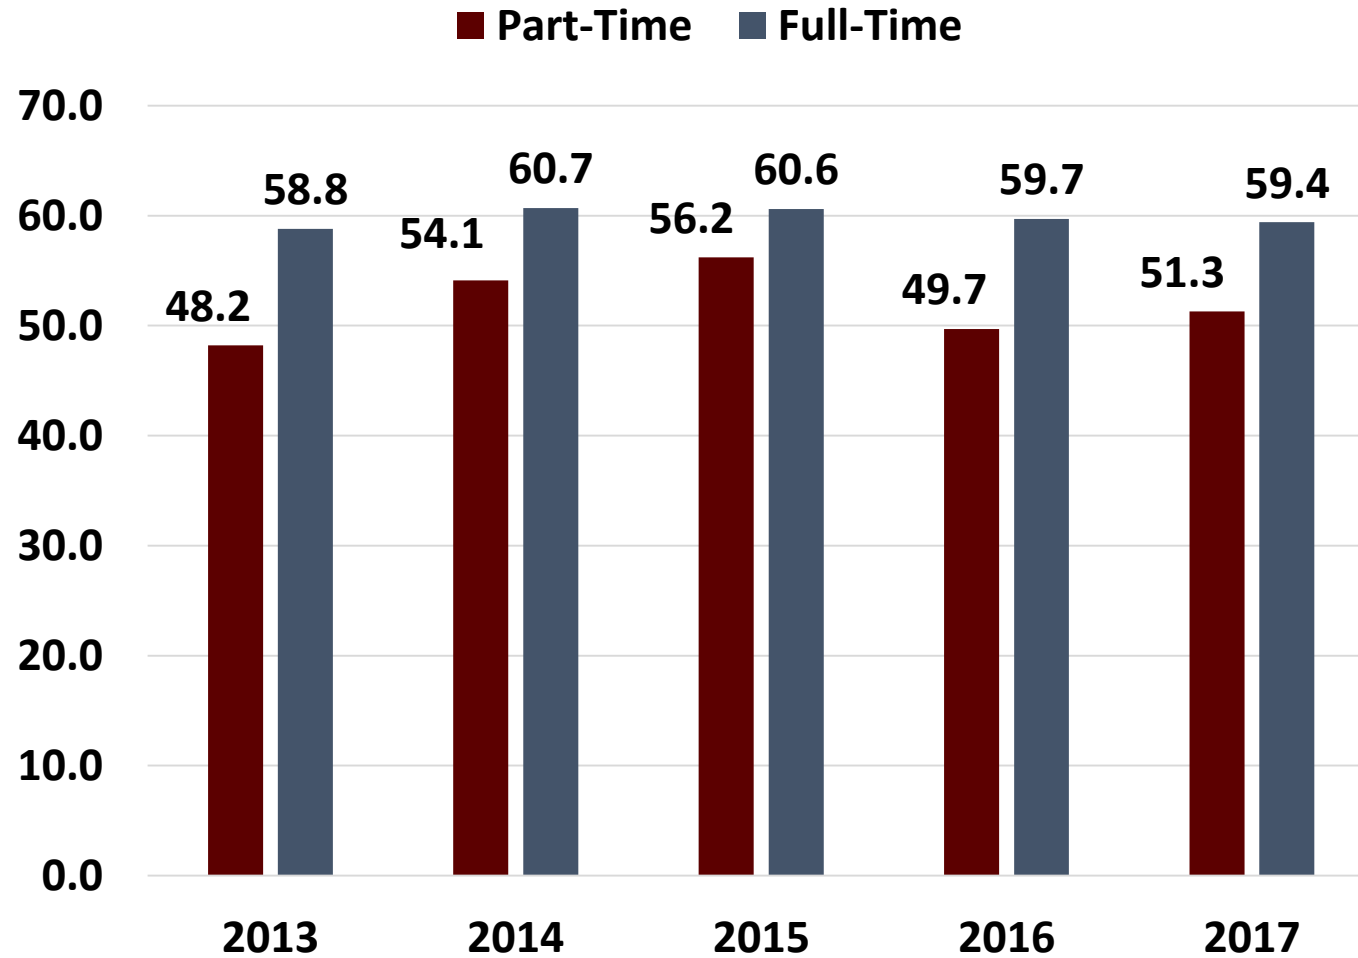

http://www.ega.edu/offices/institutional_research_planning/fast_facts

EGSC Active and Collaborative Learning Part and Full-Time Comparison

EGSC Student Effort

Part and Full-Time Comparison

EGSC Academic Challenge Part and Full-Time Comparison

EGSC Student-Faculty Interaction Part and Full-Time Comparison

EGSC Support for Learners Part and Full-Time Comparison