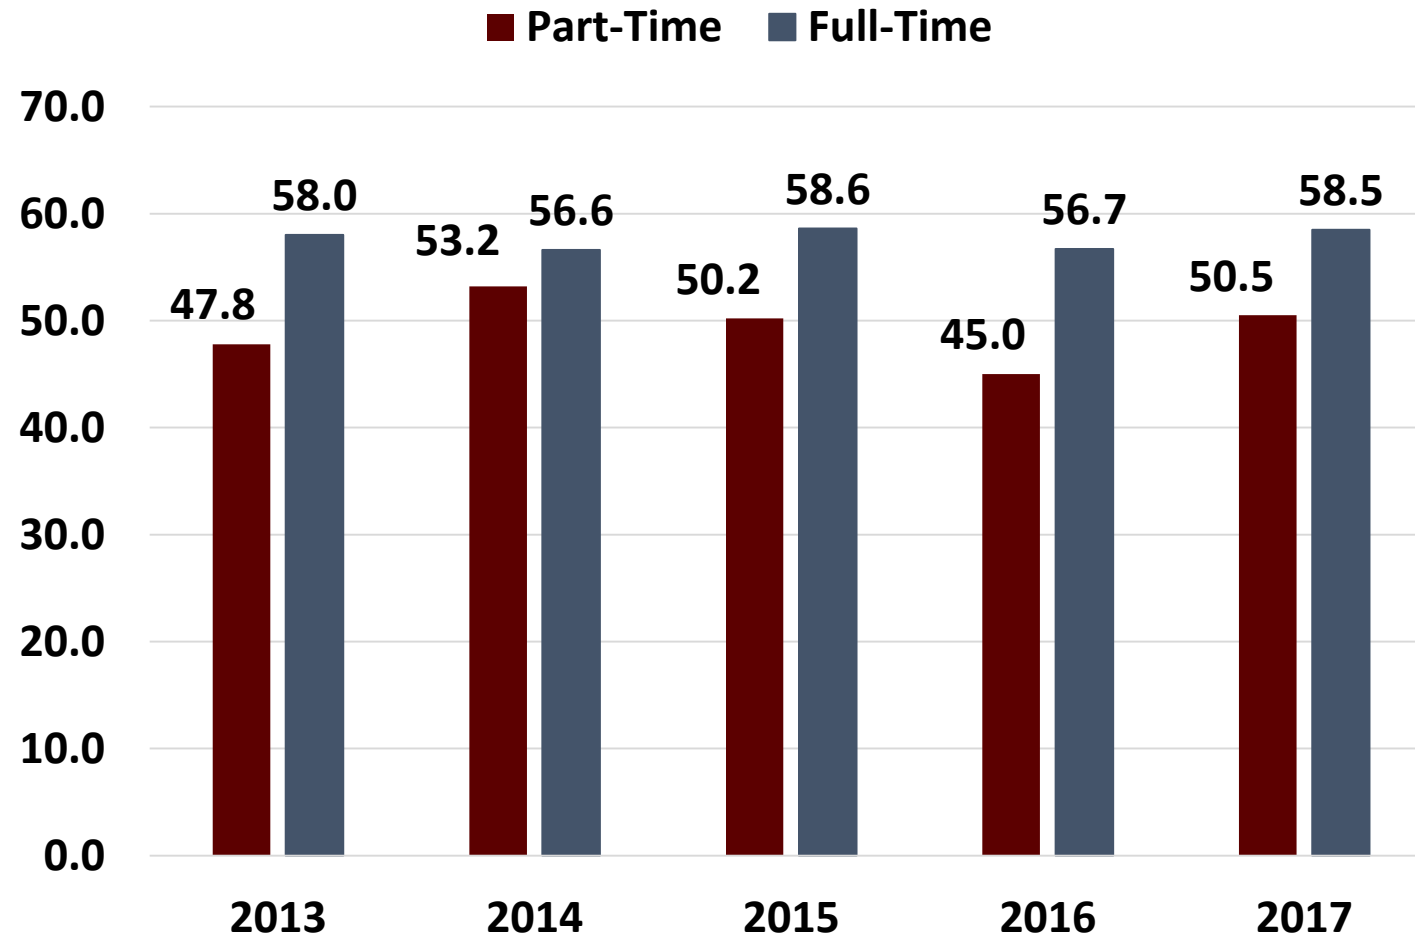

EGSC Student Effort

Part and Full-Time Comparison