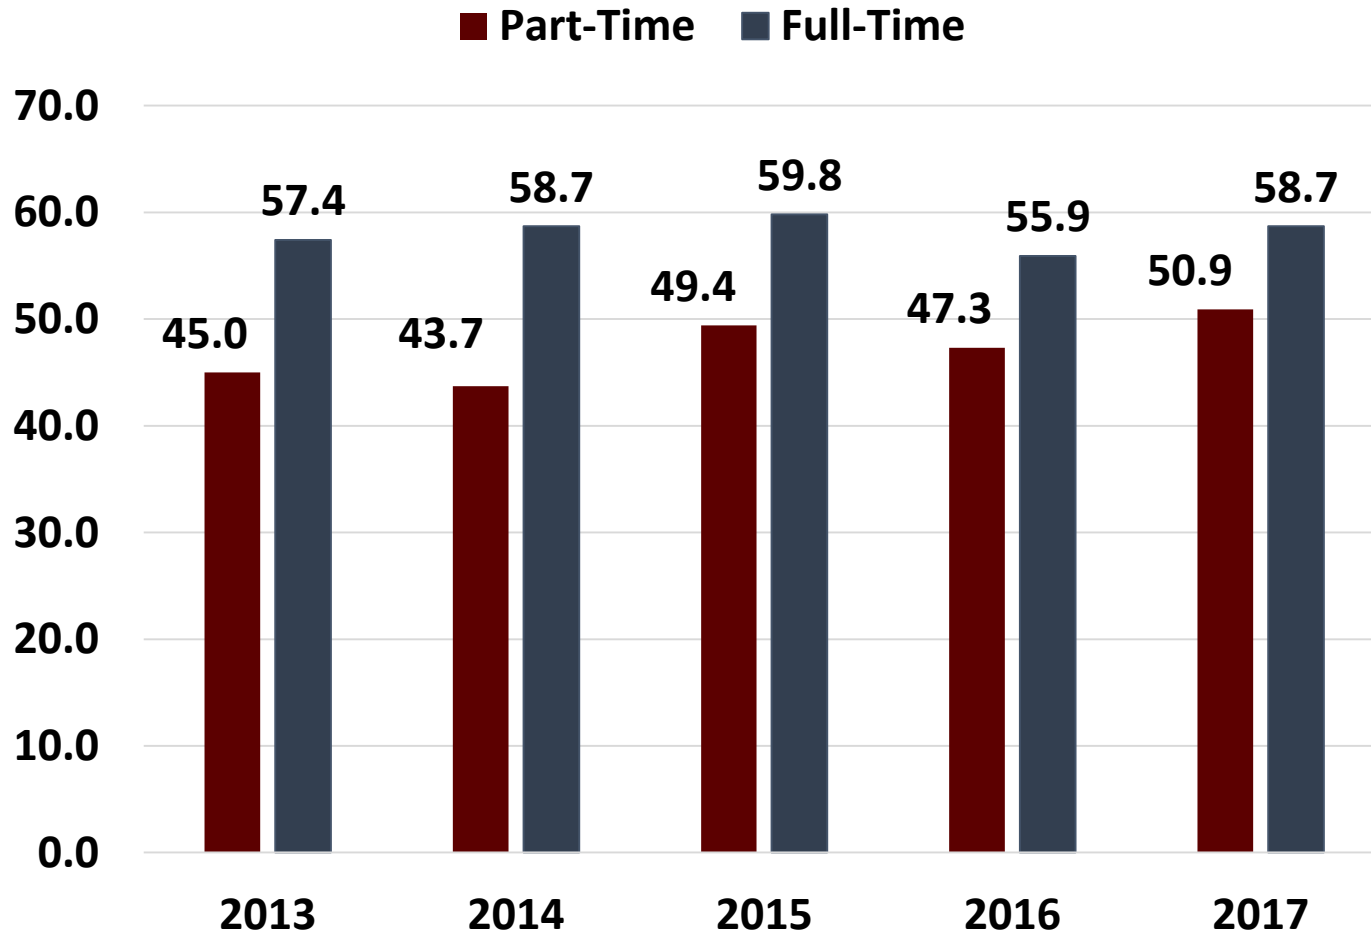

EGSC CCSSE Benchmark Comparisons

EGSC CCSSE Benchmark Scores Compared to the Top 10 Percent Performing Colleges Nationally
(Full and Part-Time Students combined. 50.0 is the standardized mean score for all respondents.)

CCSSE Benchmarks	2013		2014		2015		2016		2017	
	EGSC	10% Top Scorers	EGSC	10% Top Scorers	EGSC	10% Top Scorers	EGSC	10% Top Scorers	EGSC	10% Top Scorers
Active & Collaborative Learning	54.9	60.0	55.3	60.3	57.4	59.4	54.1	59.6	56.9	58.8
Student Effort	56.0	57.8	55.8	58.6	56.7	58.0	54.2	57.9	56.6	57.9
Academic Challenge	54.6	57.3	55.5	57.4	56.8	56.6	51.6	56.9	56.1	56.1
Student-Faculty Interaction	56.6	58.3	59.2	59.1	59.6	58.9	57.5	59.0	57.5	58.5
Support for Learners	55.8	59.7	58.6	60.2	57.0	59.8	53.8	59.8	54.6	58.4

<http://www.ega.edu/offices/institutional_research_planning/fast_facts>

EGSC Active and Collaborative Learning Part and Full-Time Comparison