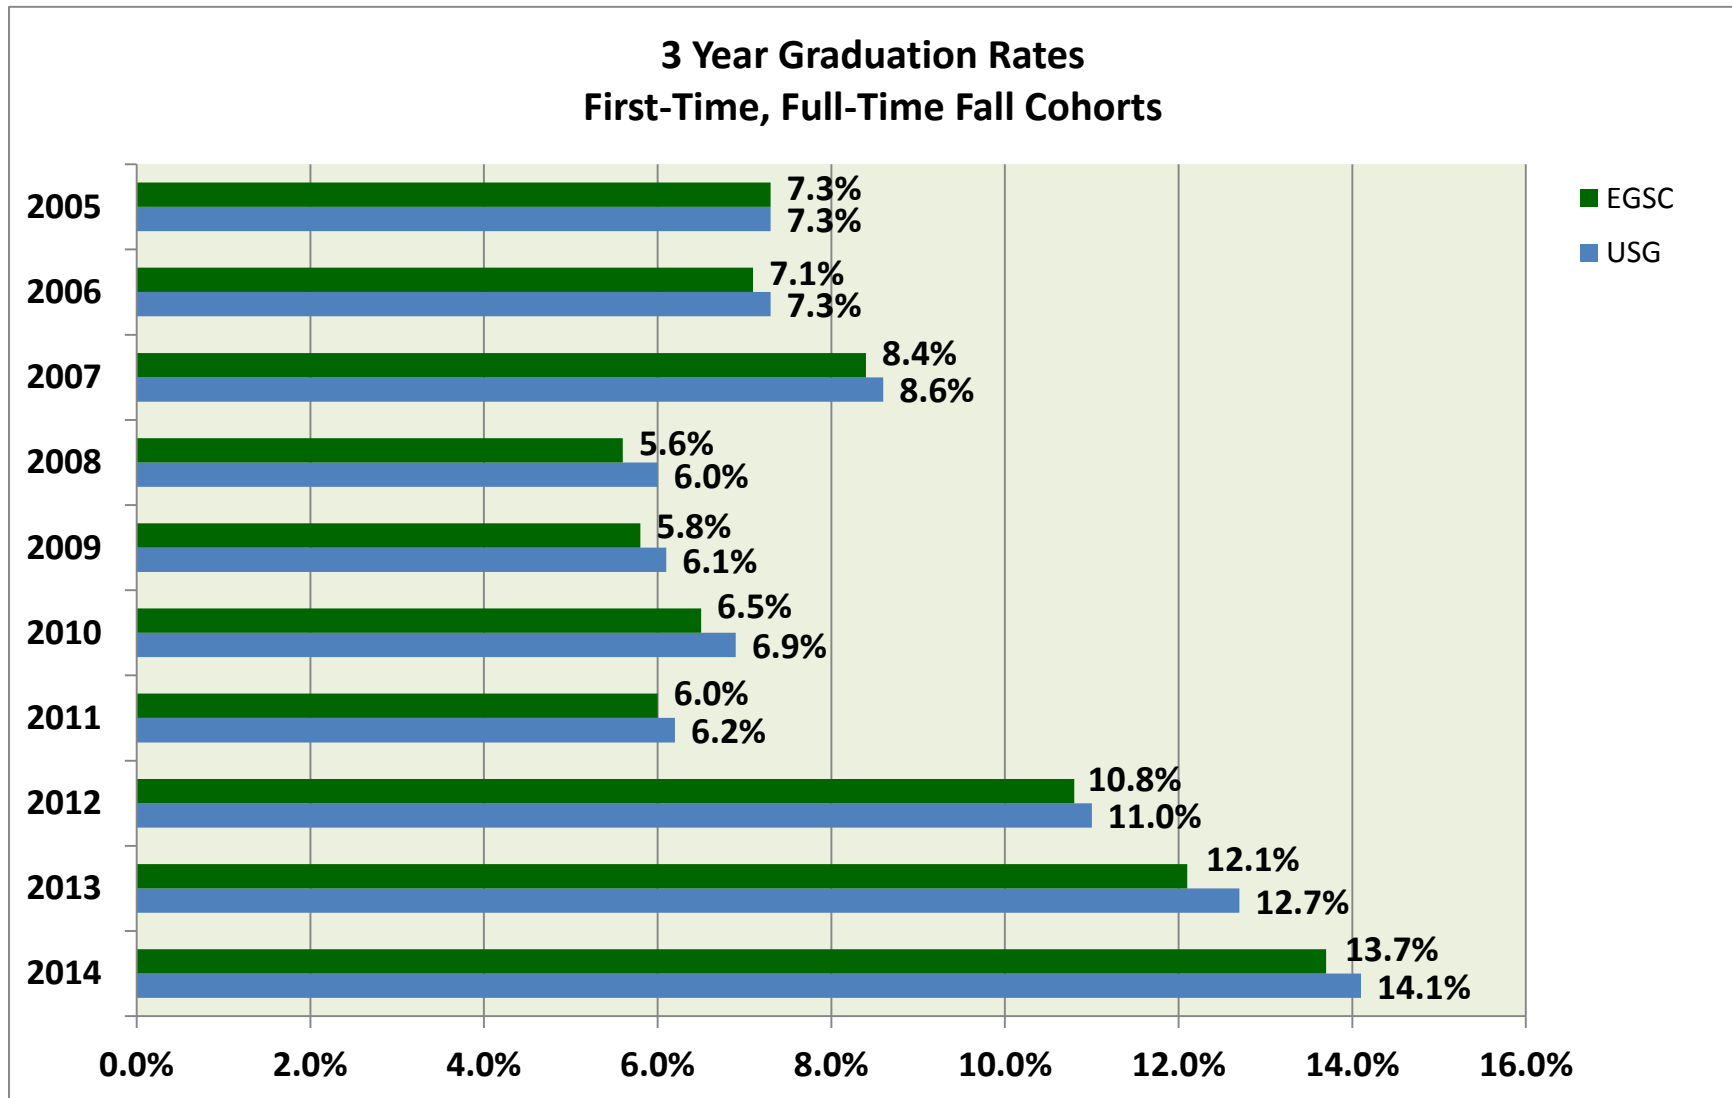

East Georgia State College

Note: More than two-thirds of the students in the fall semester cohorts on which the three-year graduation rate is calculated attended a branch campus of East Georgia State College (EGSC) where an associate degree was not an option until Fall Semester 2013. Instead, the academic goal of these students was to transfer successfully to another institution within the University System of Georgia (USG).