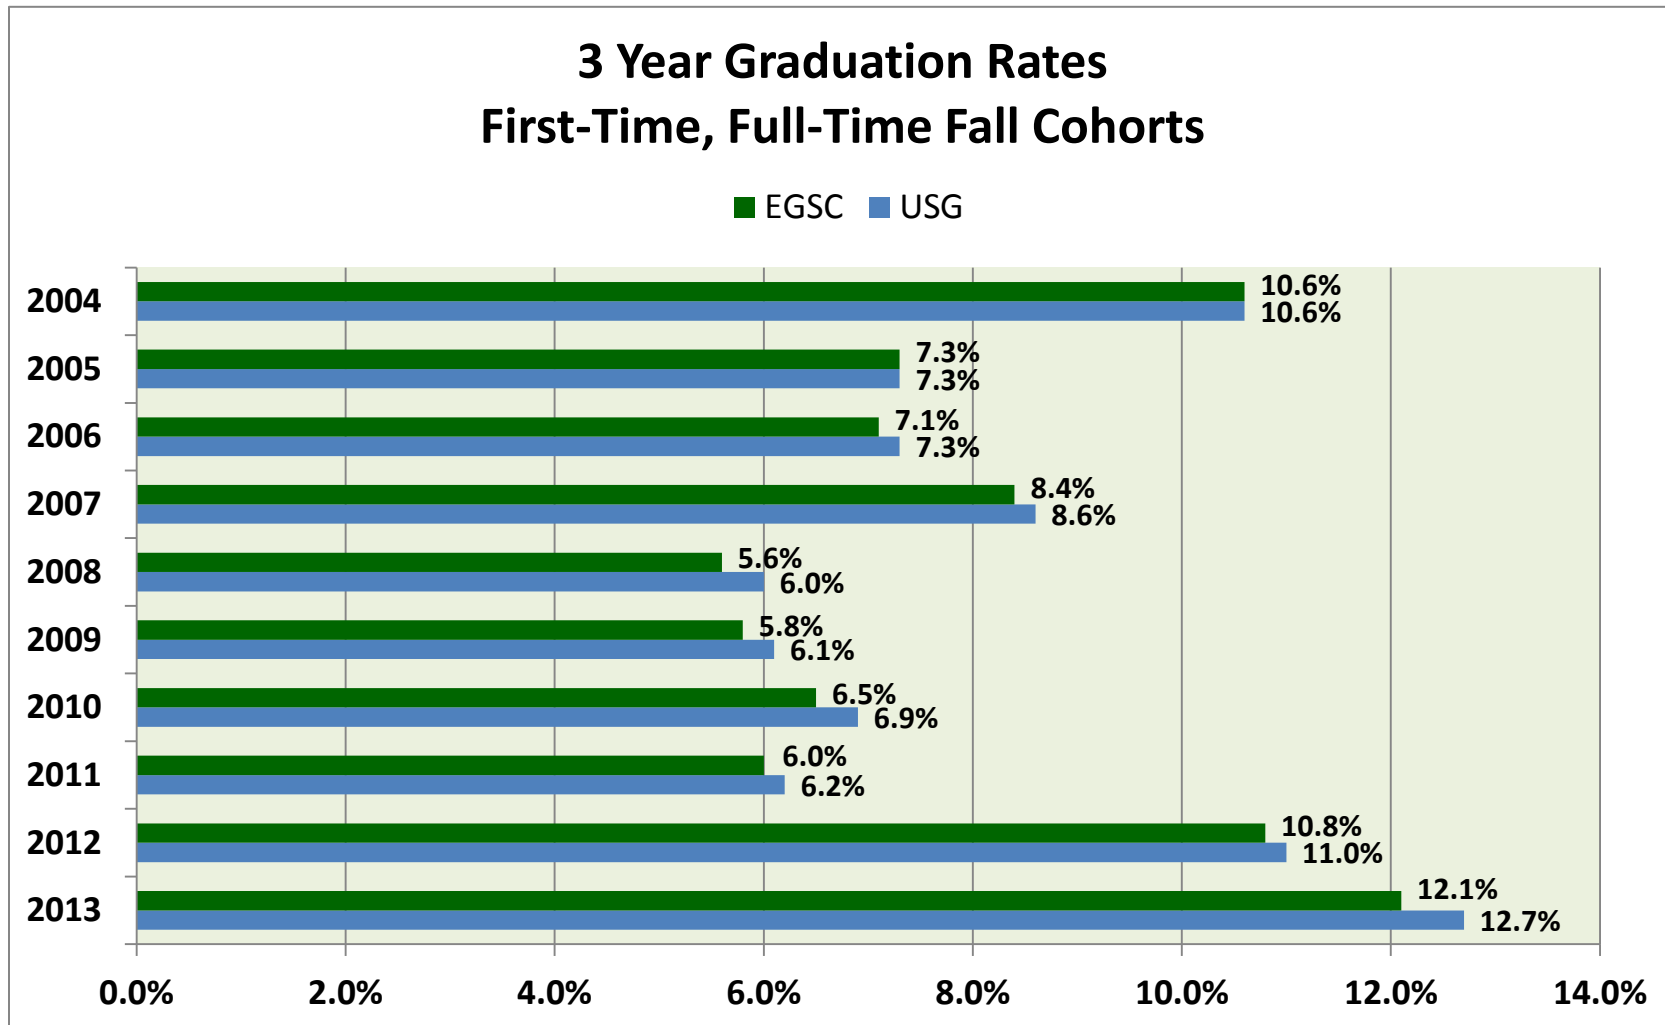

East Georgia State College

Note: More than two-thirds of the students in the fall semester cohorts on which the three year graduation rate is calculated attended a branch campus of East Georgia State College (EGSC) where an associate degree was not an option until Fall Semester 2013. Instead, the academic goal of these students was to transfer successfully to another institution within the University System of Georgia (USG).