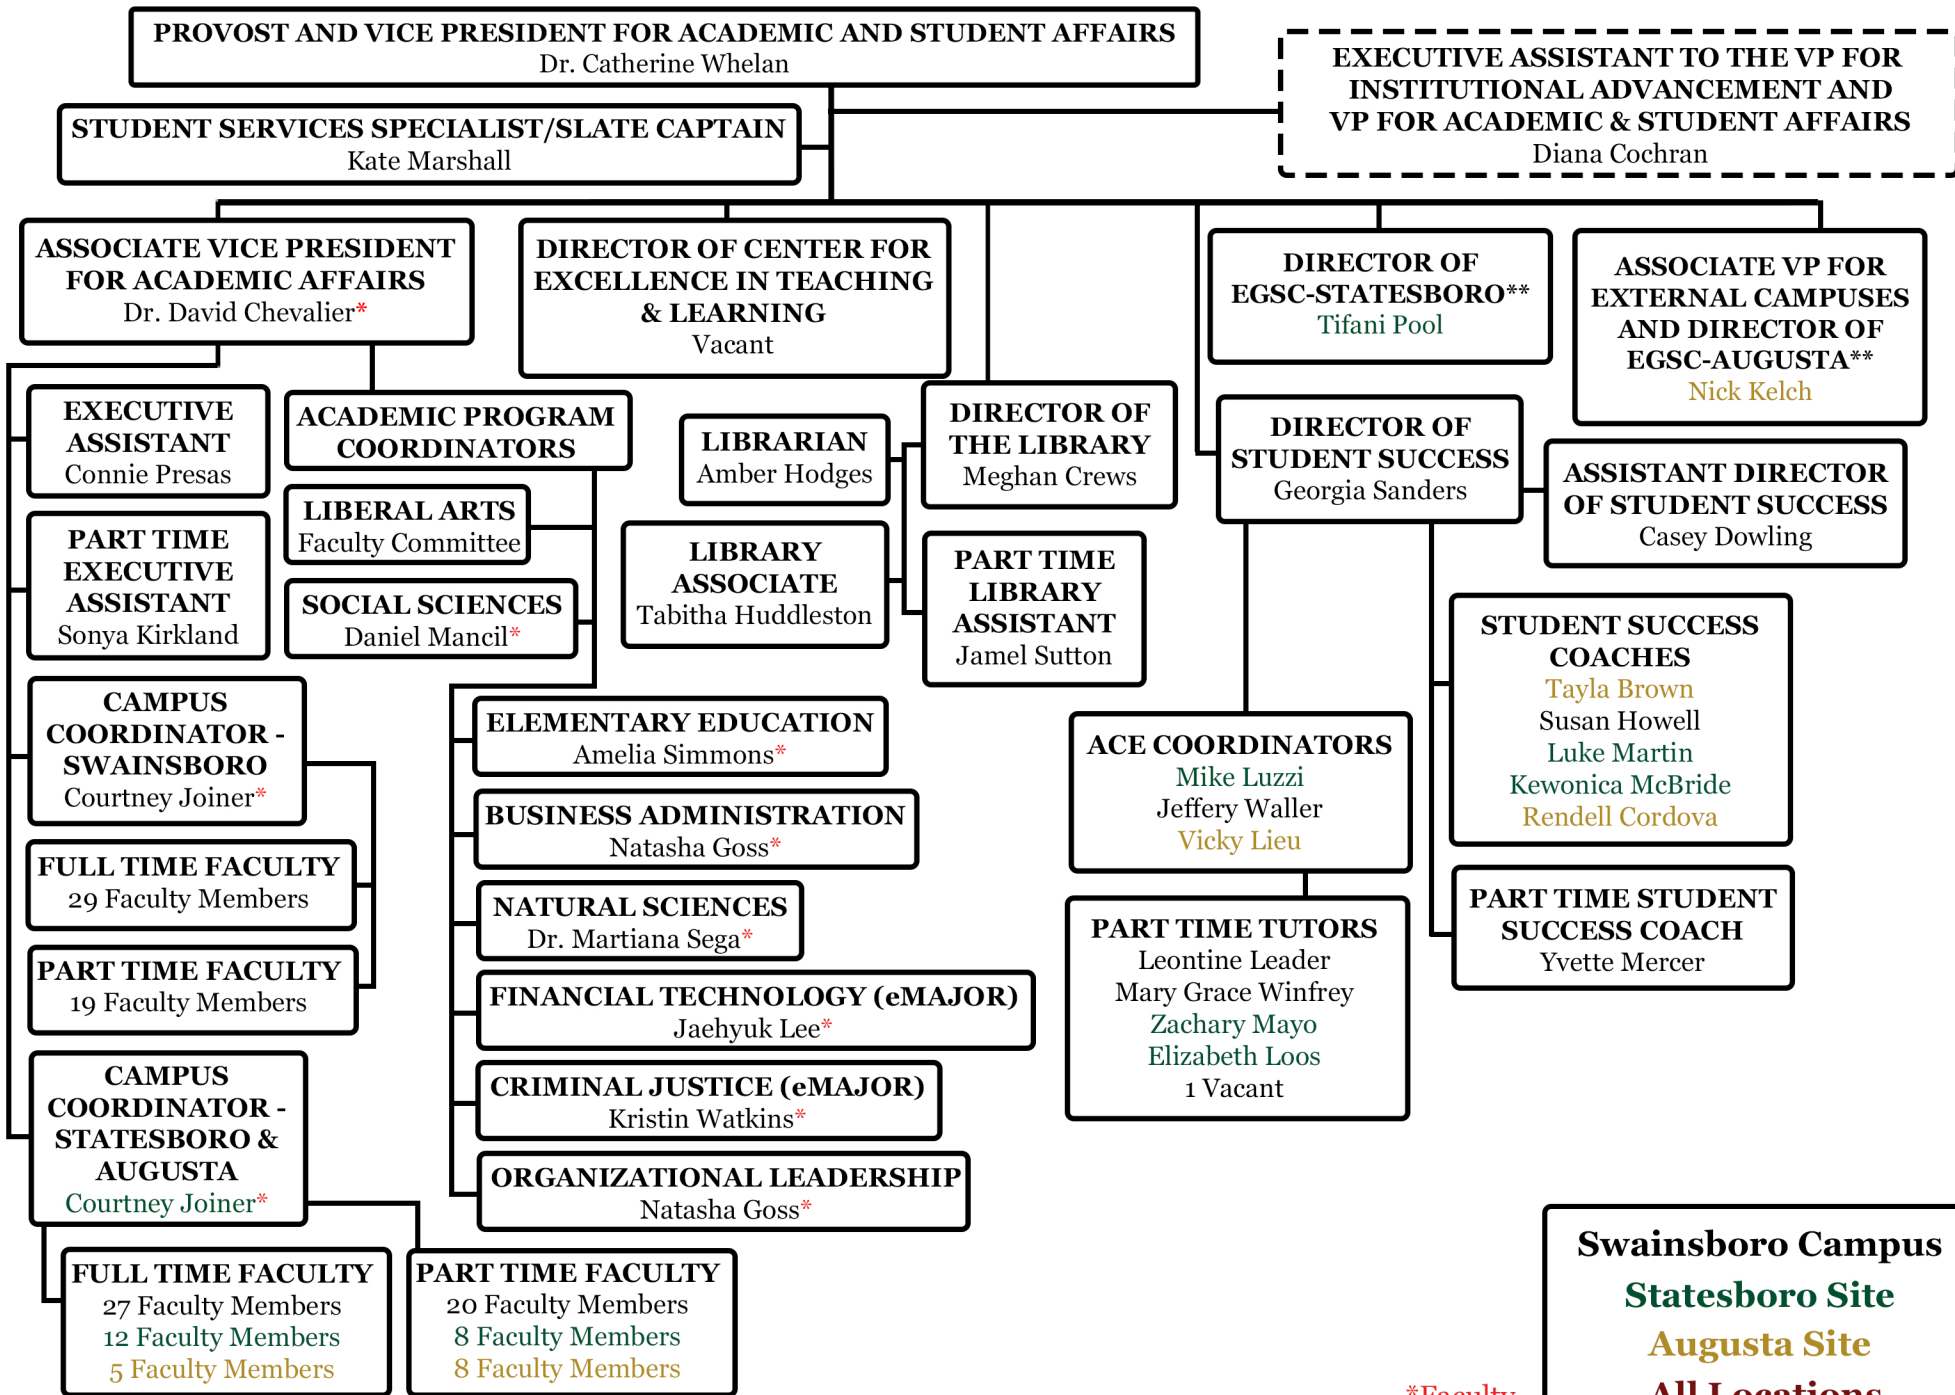

East Georgia State College - Academic Affairs

Organizational Chart

*Faculty

**See separate charts for these units

Swainsboro Campus
Statesboro Site
Augusta Site
All Locations